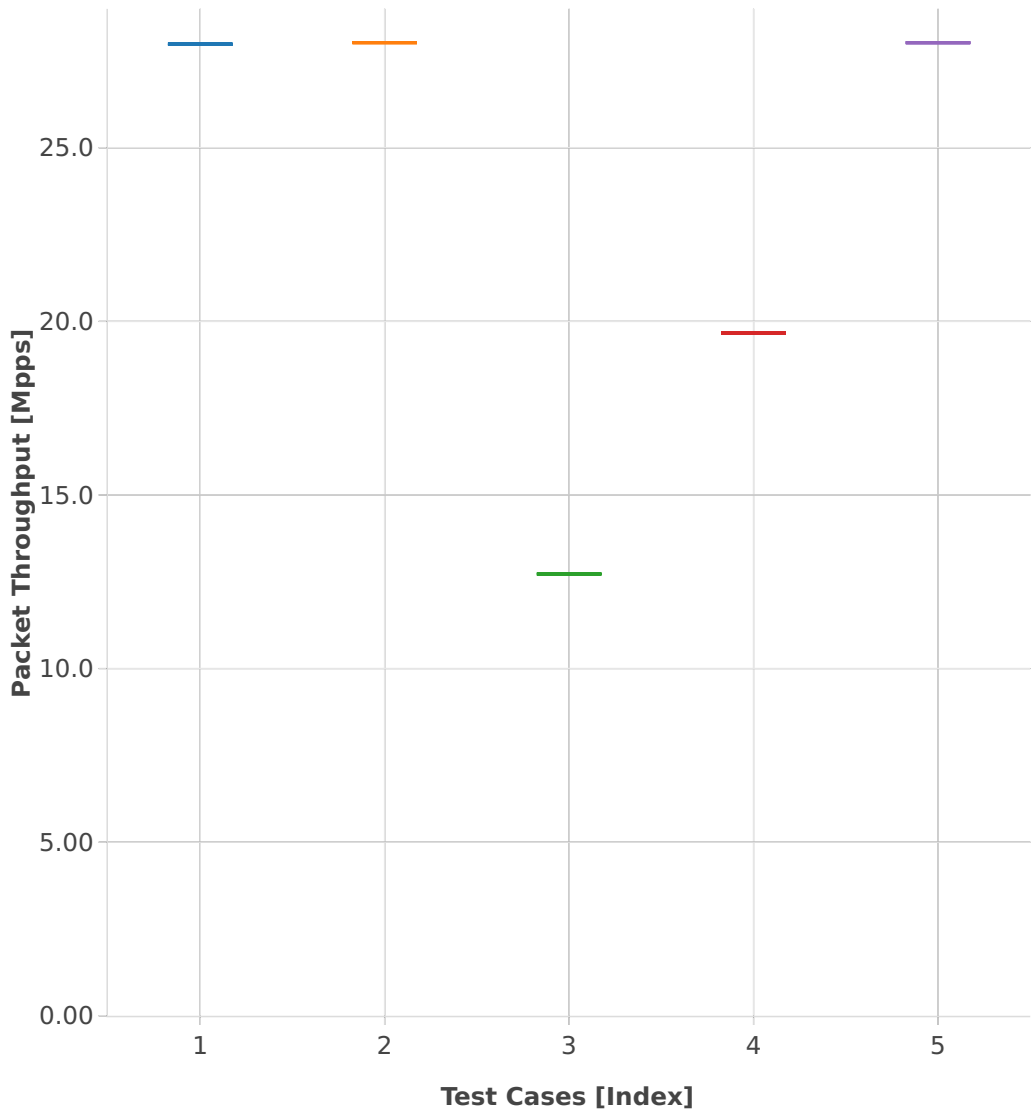

Throughput: ip4-3n-skx-x710-64b-4t2c-features-pdr

- 1. (01 run) dot1q-ip4base
- 2. (01 run) ethip4-ip4base
- 3. (01 run) ethip4udp-ip4base-nat44
- 4. (01 run) ethip4-ip4base-ipolicemarkbase
- 5. (01 run) ethip4-ip4base-copwhtlistbase