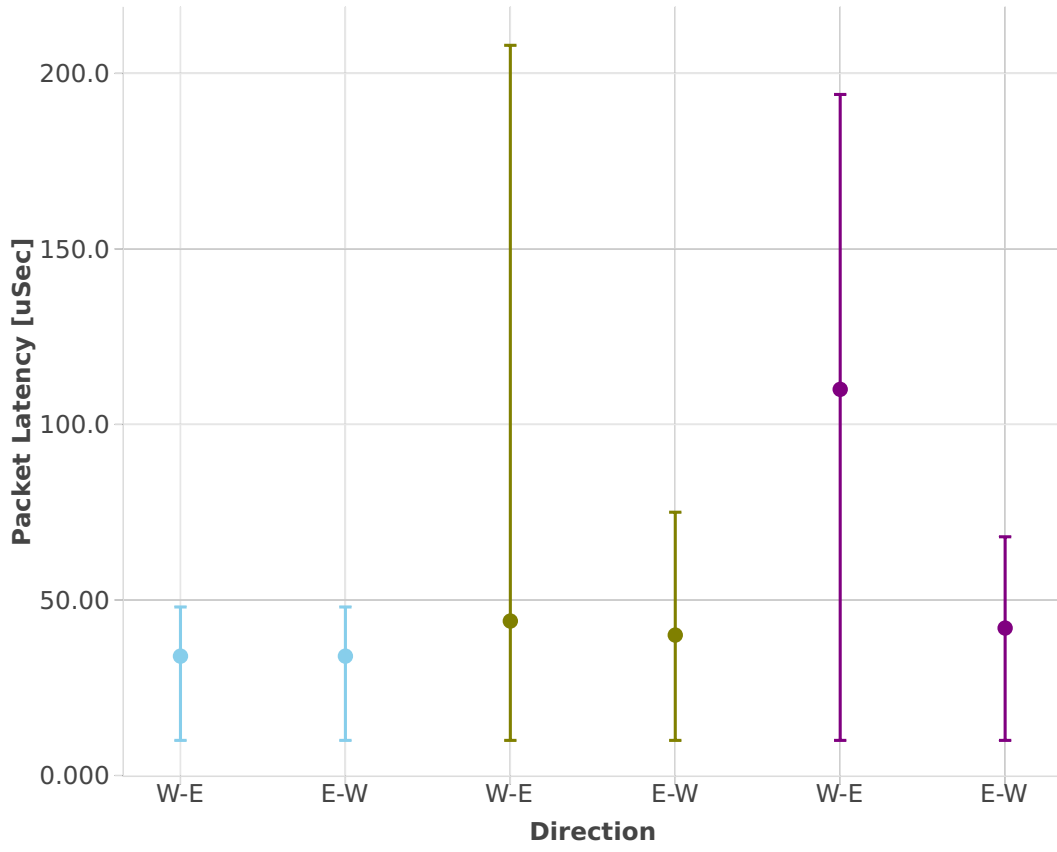

Latency: ip4-3n-skx-x710-64b-4t2c-features-nat44-ndr

- ethip4-ip4base
- ethip4udp-ip4base-nat44
- ethip4udp-ip4scale1000-udpsrcscale15-nat44