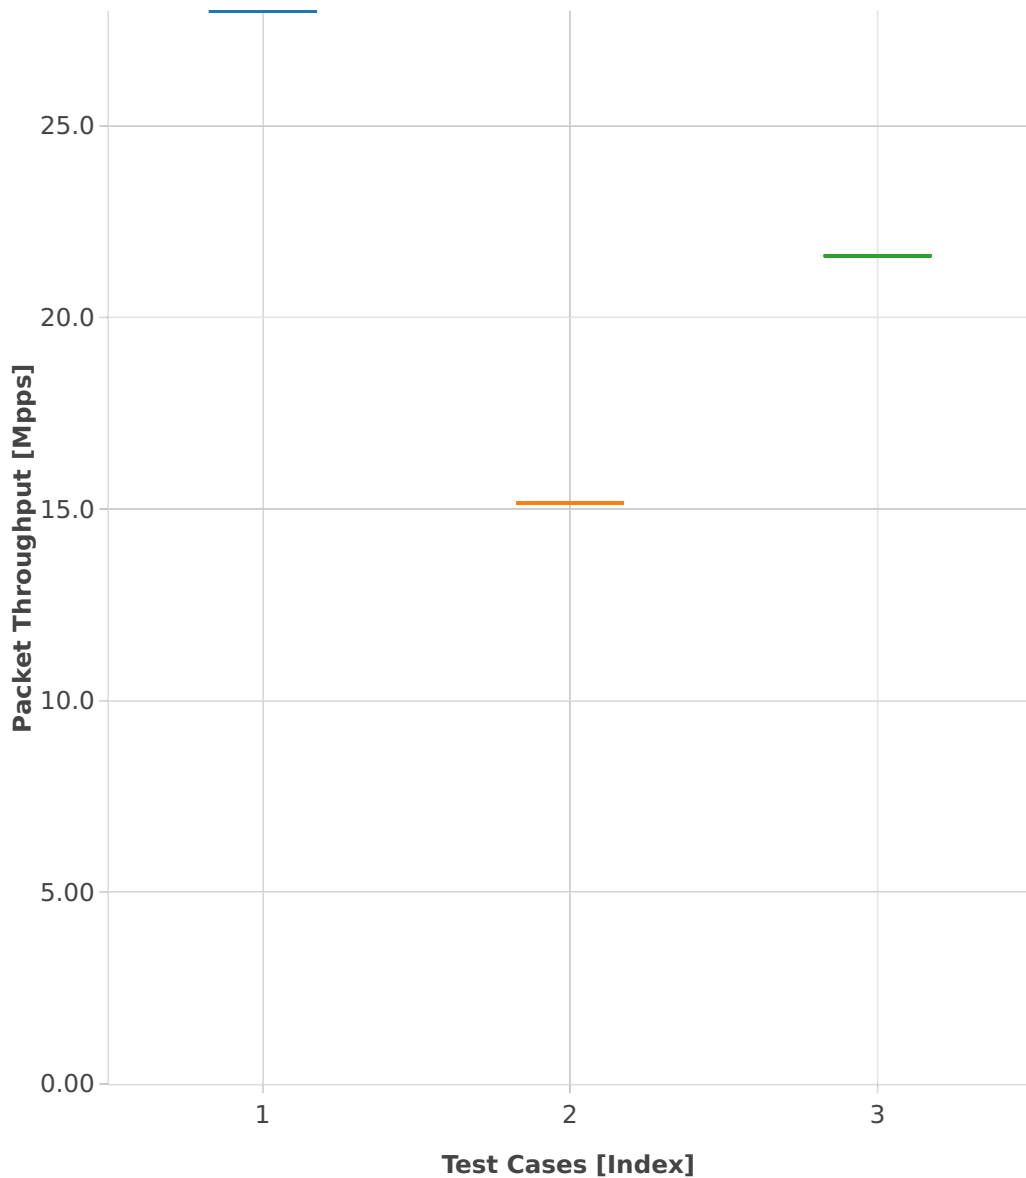

Throughput: ip4-3n-skx-x710-64b-4t2c-features-iacl-pdr

- 1. (01 run) dot1q-ip4base
- 2. (01 run) ethip4udp-ip4base-iacl50sl-10kflows
- 3. (01 run) ethip4udp-ip4base-iacl50sf-10kflows