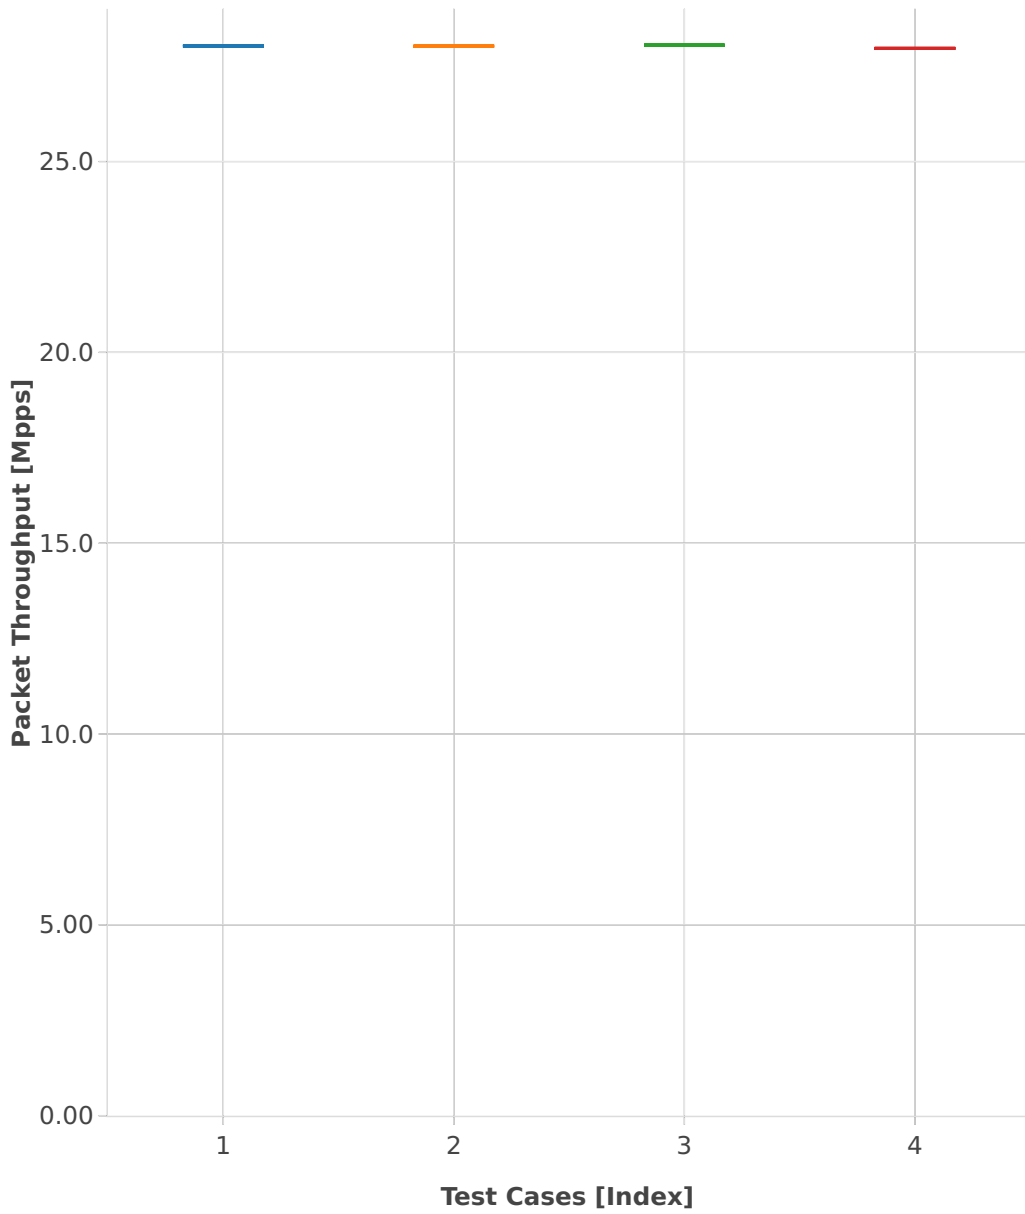

Throughput: ip4-3n-skx-x710-64b-4t2c-base_and_scale-pdr

- 1. (01 run) ethip4-ip4base
- 2. (01 run) ethip4-ip4scale20k
- 3. (01 run) ethip4-ip4scale200k
- 4. (01 run) ethip4-ip4scale2m