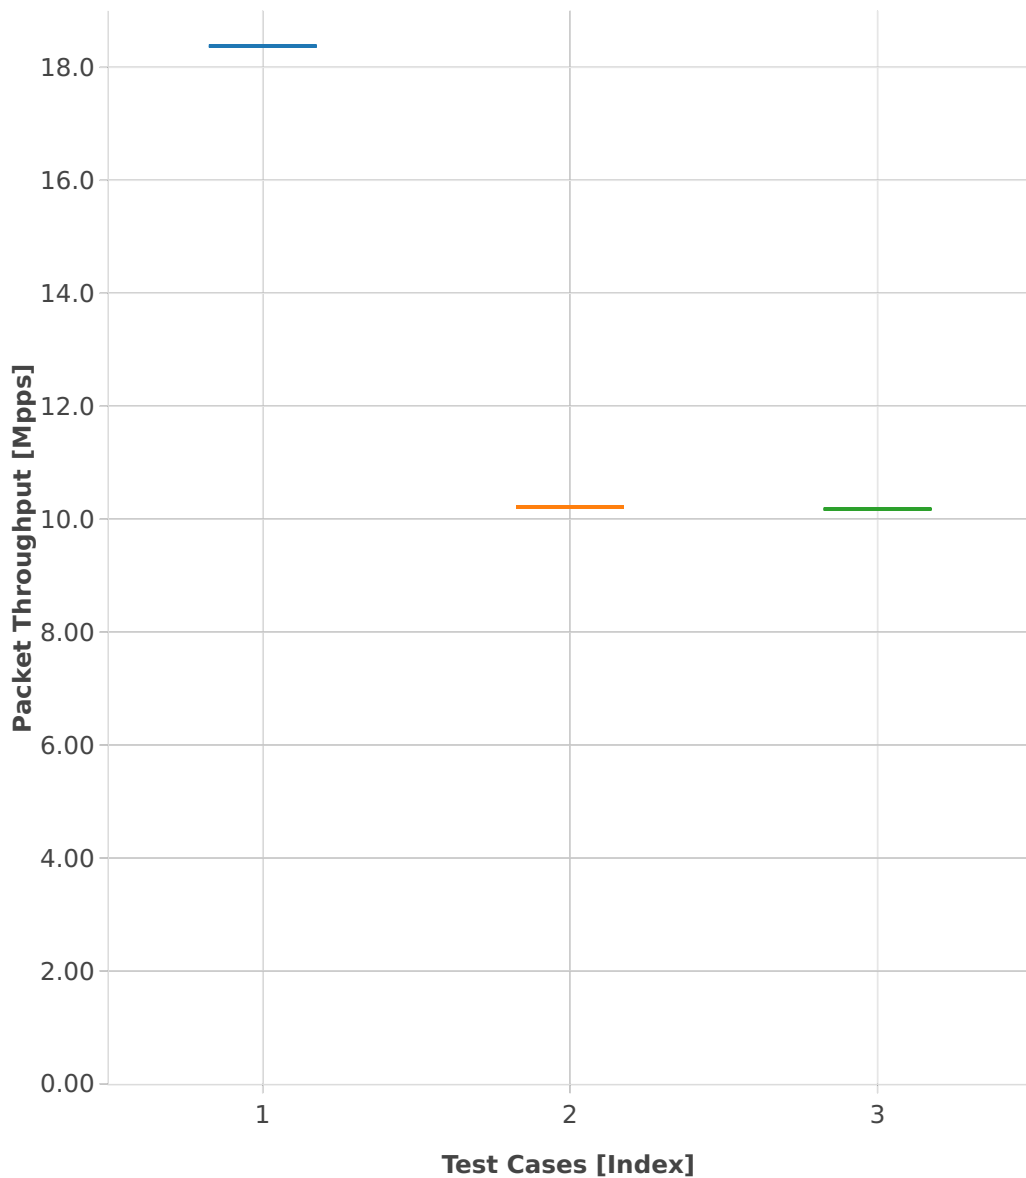

# Throughput: ip4-3n-skx-x710-64b-2t1c-features-nat44-ndr

- 1. (01 run) ethip4-ip4base
- 2. (01 run) ethip4udp-ip4base-nat44
- 3. (01 run) ethip4udp-ip4scale1000-udpsrcscale15-nat44