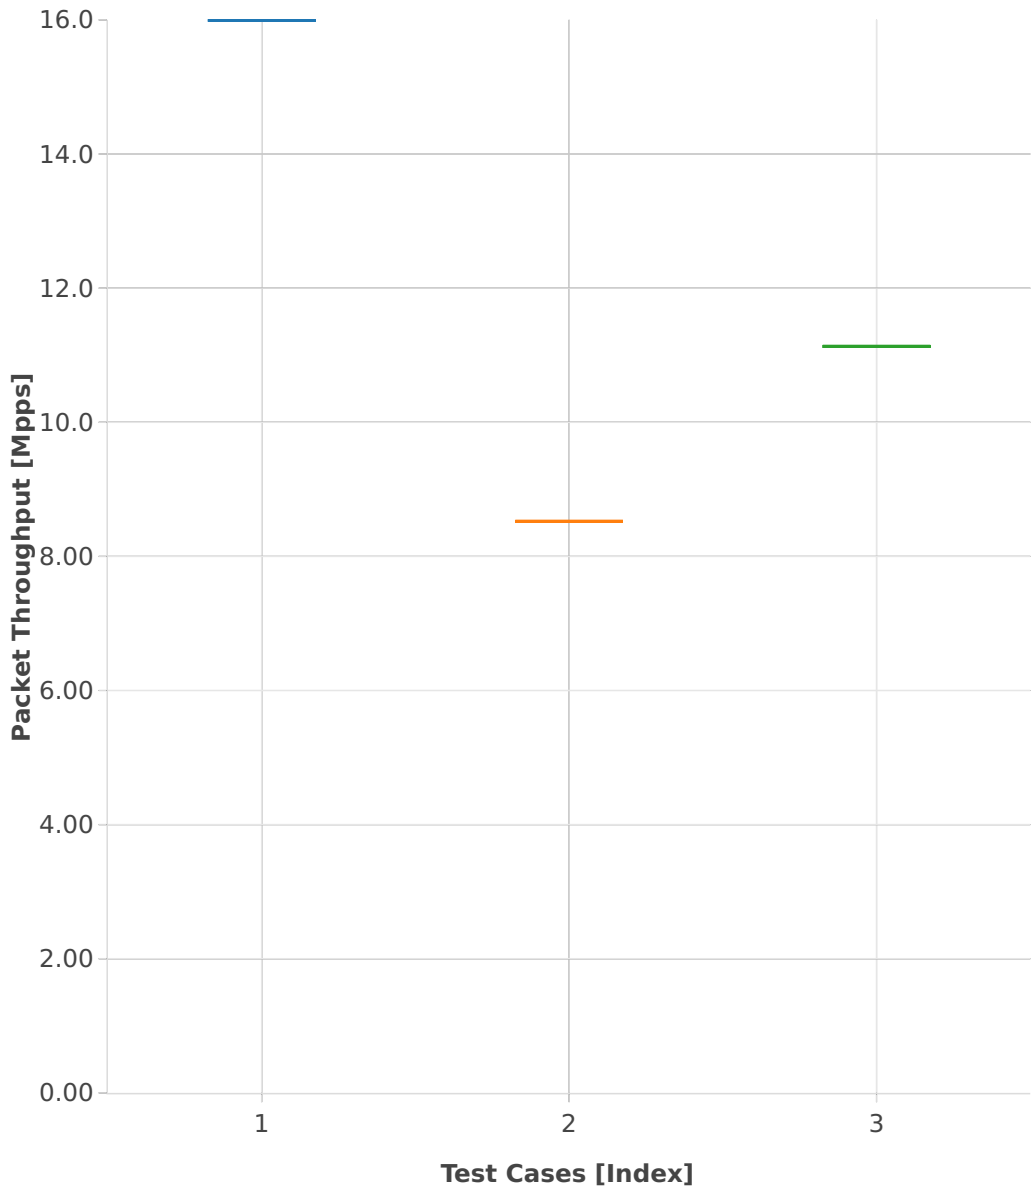

Throughput: ip4-3n-skx-x710-64b-2t1c-features-iacl-pdr

- 1. (01 run) dot1q-ip4base
- 2. (01 run) ethip4udp-ip4base-iacl50sl-10kflows
- 3. (01 run) ethip4udp-ip4base-iacl50sf-10kflows