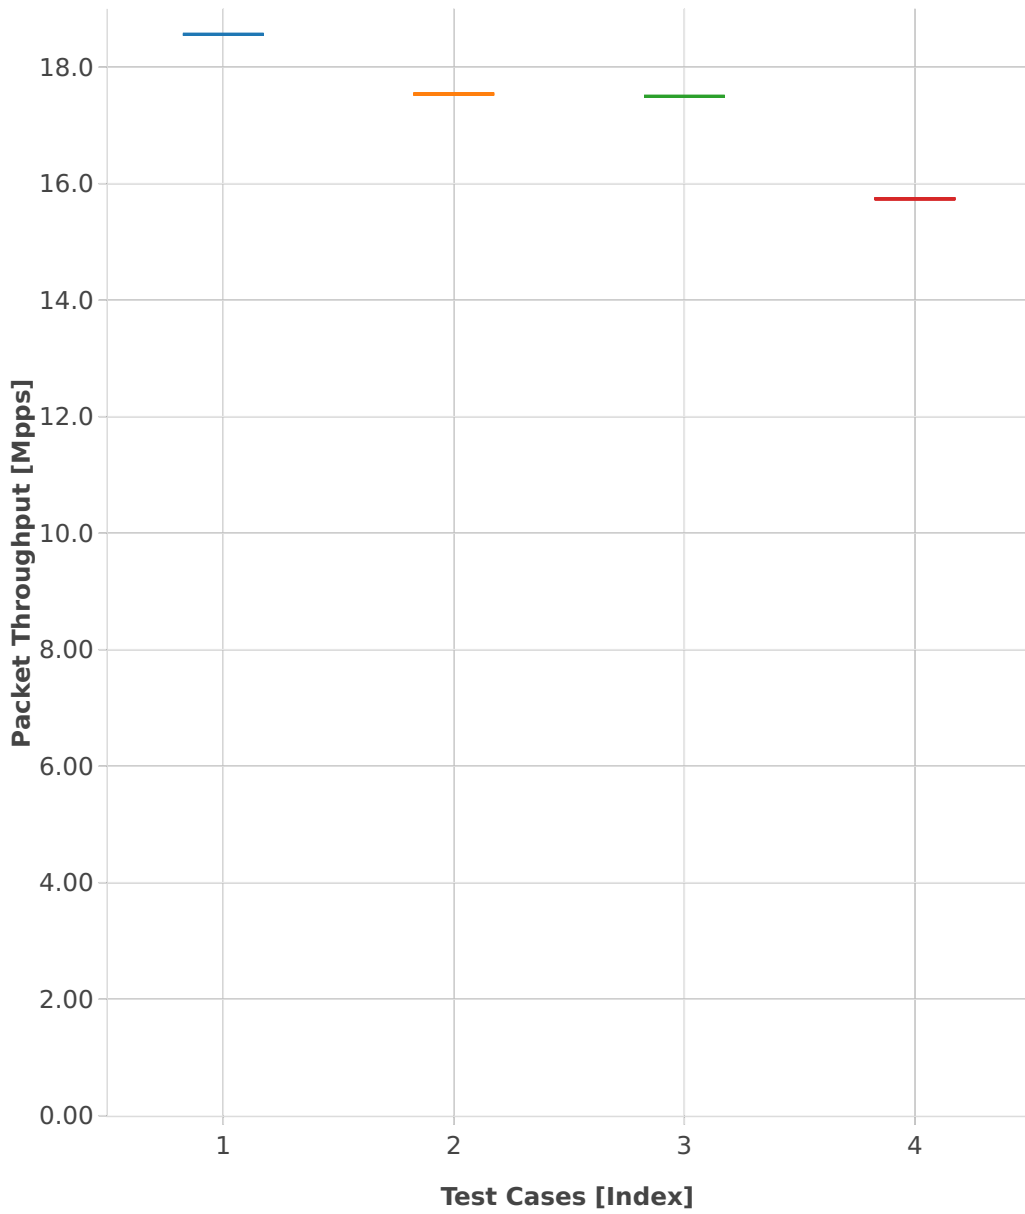

# Throughput: ip4-3n-skx-x710-64b-2t1c-base\_and\_scale-pdr

- 1. (01 run) ethip4-ip4base
- 2. (01 run) ethip4-ip4scale20k
- 3. (01 run) ethip4-ip4scale200k
- 4. (01 run) ethip4-ip4scale2m