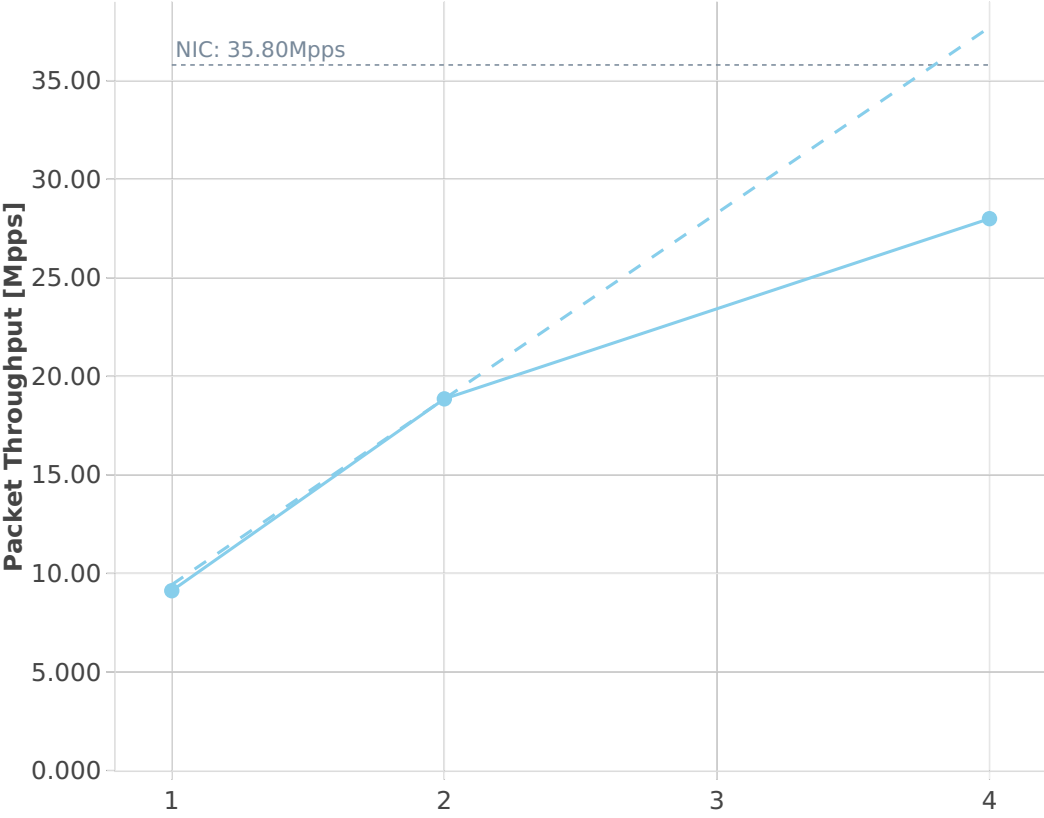

Speedup Multi-core: ip4-3n-hsw-xl710-64b-base-pdr

--- Perfect — Measured ... Limit
● ethip4-ip4base