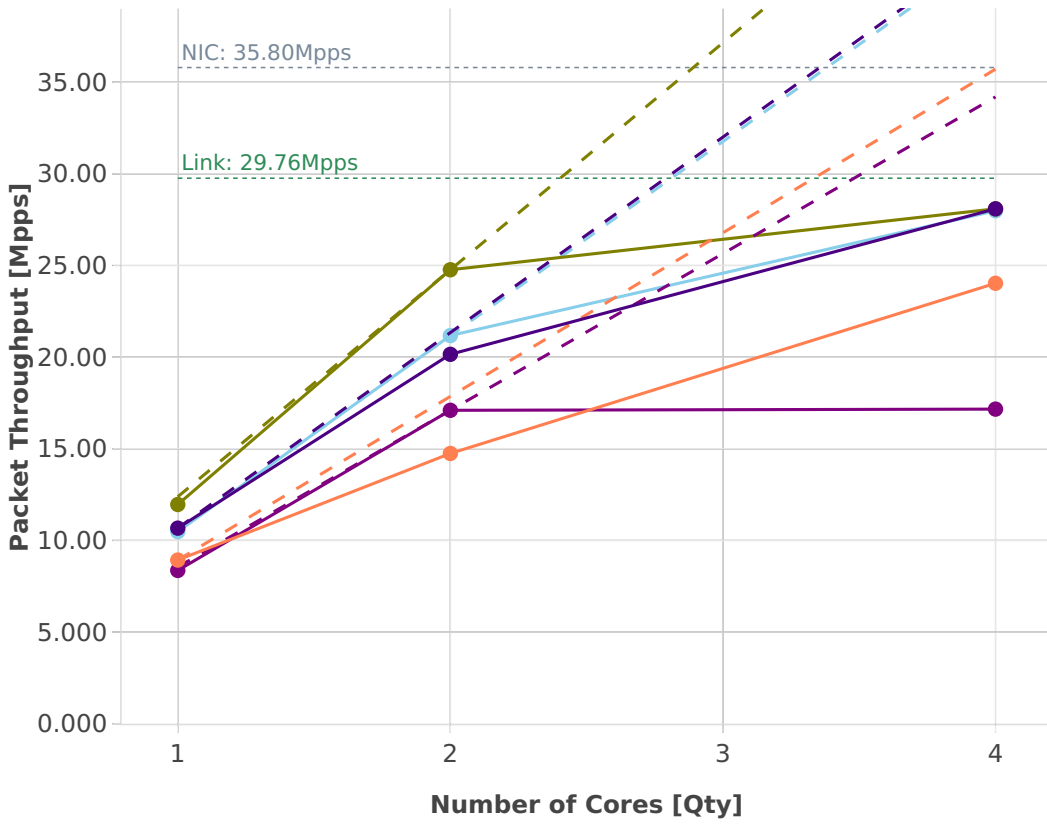

Speedup Multi-core: ip4-3n-hsw-x710-64b-features-pdr

-- Perfect — Measured ... Limit

—●— dot1q-ip4base

—●— ethip4udp-ip4base-nat44

—●— ethip4-ip4base-copwhtlistbase

—●— ethip4-ip4base

—●— ethip4-ip4base-ipolicemarkbase