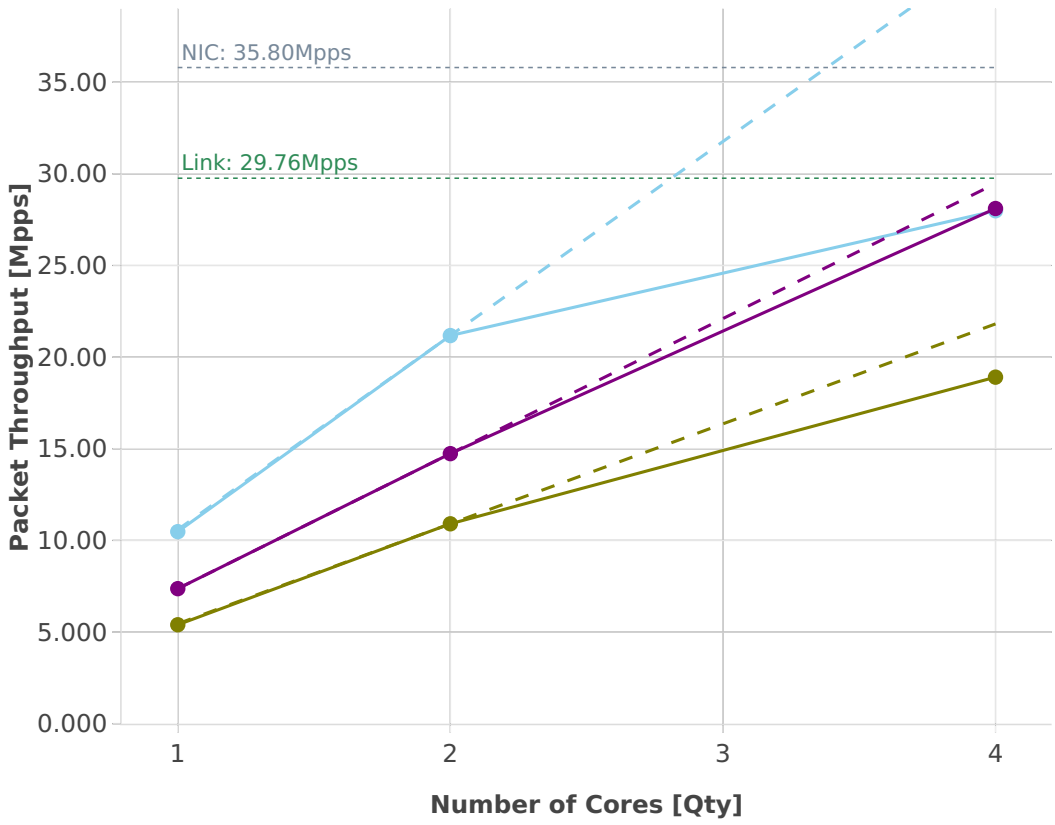

# Speedup Multi-core: ip4-3n-hsw-x710-64b-features-iacl-pdr

-- Perfect — Measured ... Limit

- dot1q-ip4base
- ethip4udp-ip4base-iacl50sl-10kflows
- ethip4udp-ip4base-iacl50sf-10kflows