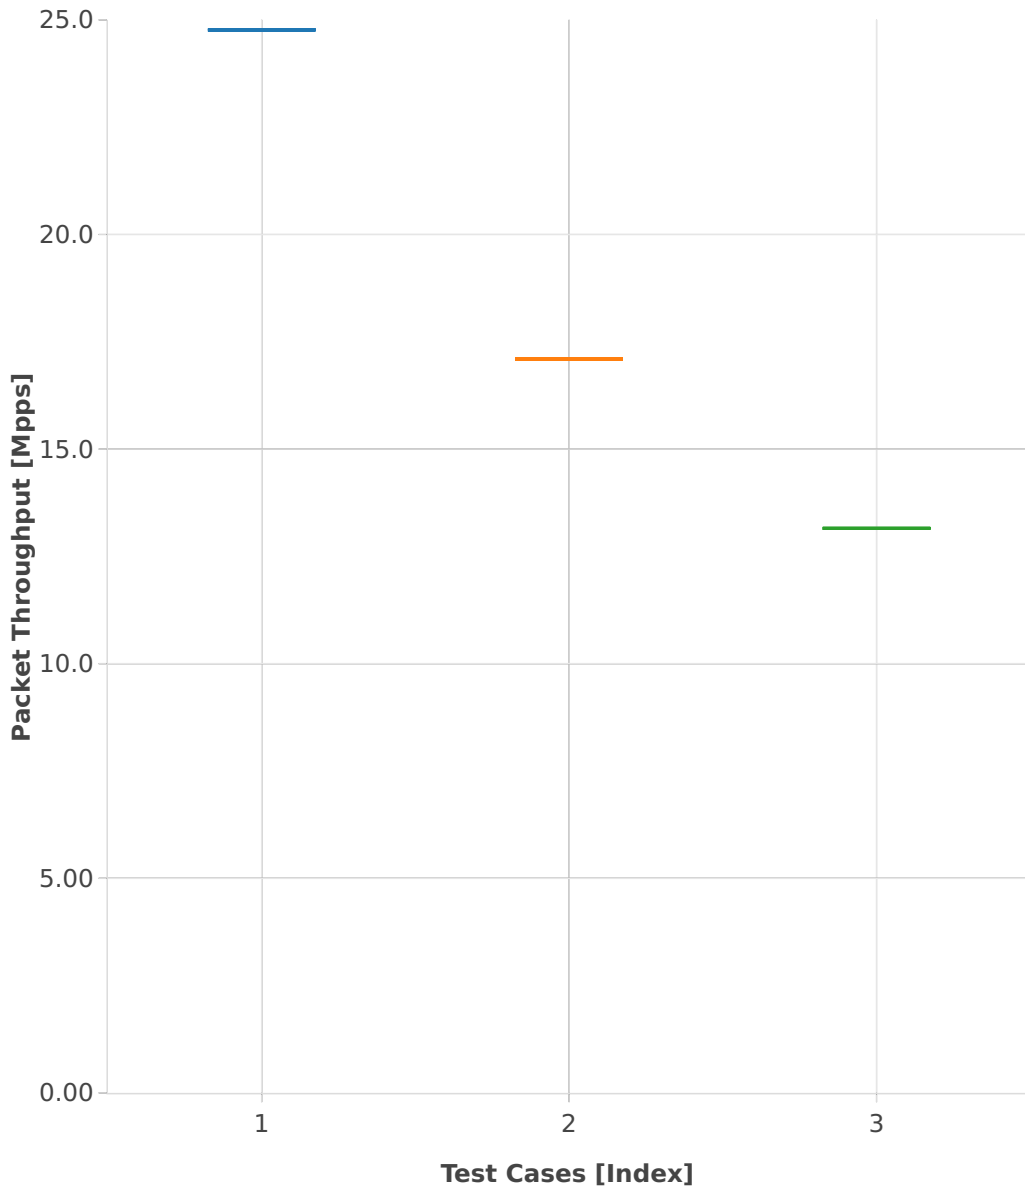

# Throughput: ip4-3n-hsw-x710-64b-2t2c-features-nat44-pdr

- 1. (01 run) ethip4-ip4base
- 2. (01 run) ethip4udp-ip4base-nat44
- 3. (01 run) ethip4udp-ip4scale1000-udpsrcscale15-nat44