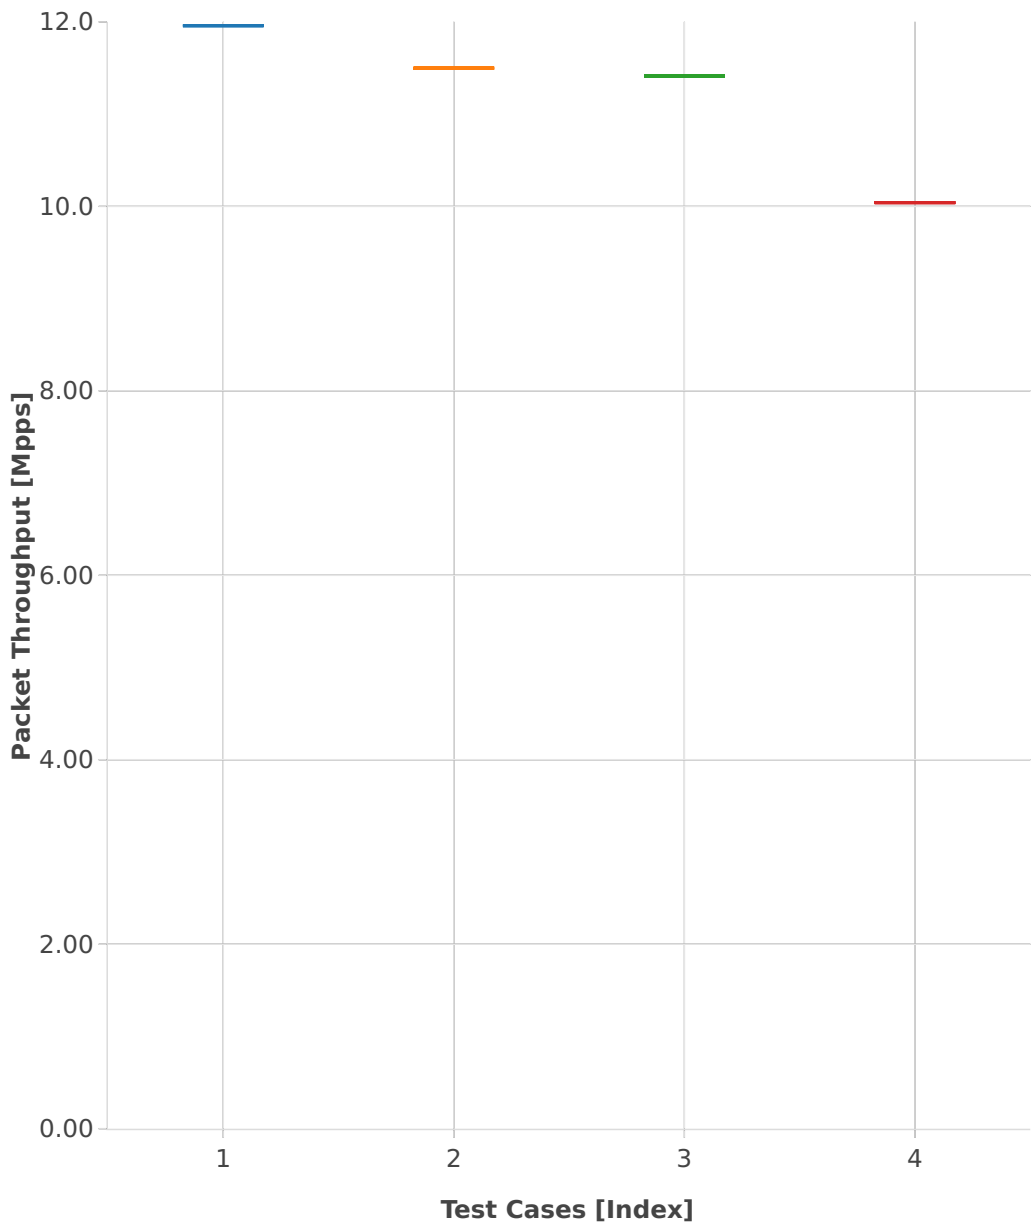

Throughput: ip4-3n-hsw-x710-64b-1t1c-base_and_scale-pdr

- 1. (01 run) ethip4-ip4base
- 2. (01 run) ethip4-ip4scale20k
- 3. (01 run) ethip4-ip4scale200k
- 4. (01 run) ethip4-ip4scale2m