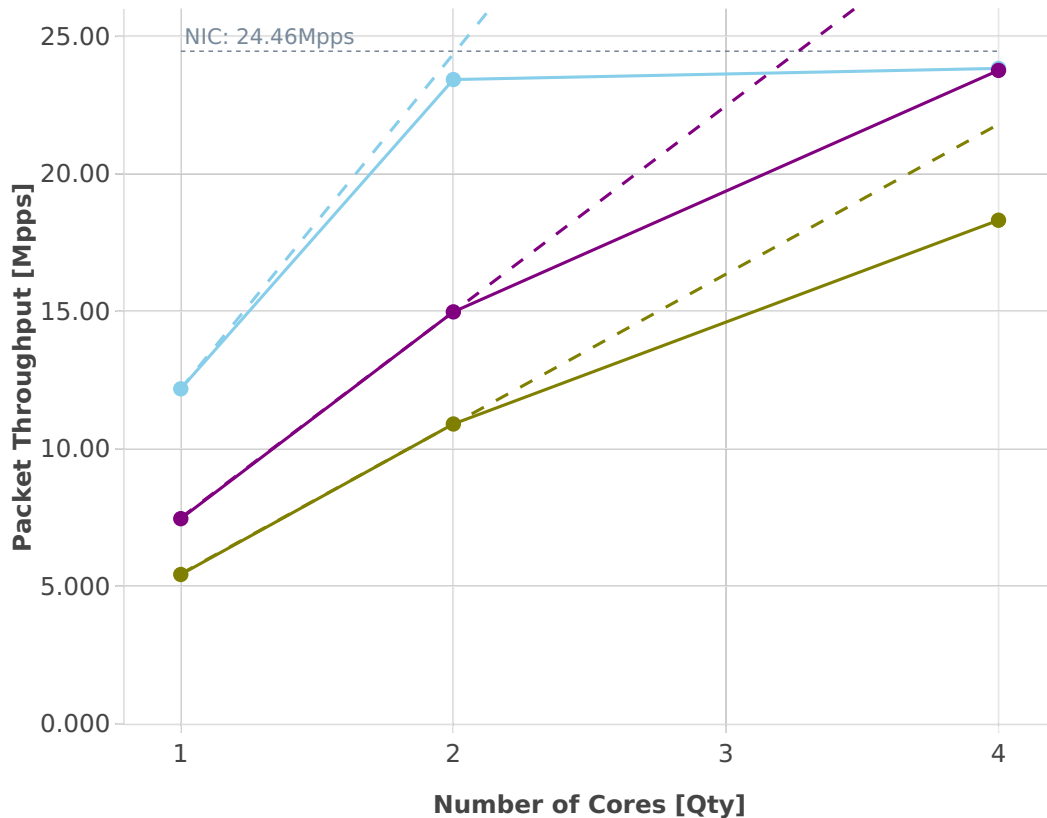

Speedup Multi-core: ip4-3n-hsw-x520-64b-features-iacl-pdr

-- Perfect — Measured ... Limit

- ethip4-ip4base
- ethip4udp-ip4base-iacl50sl-10kflows
- ethip4udp-ip4base-iacl50sf-10kflows