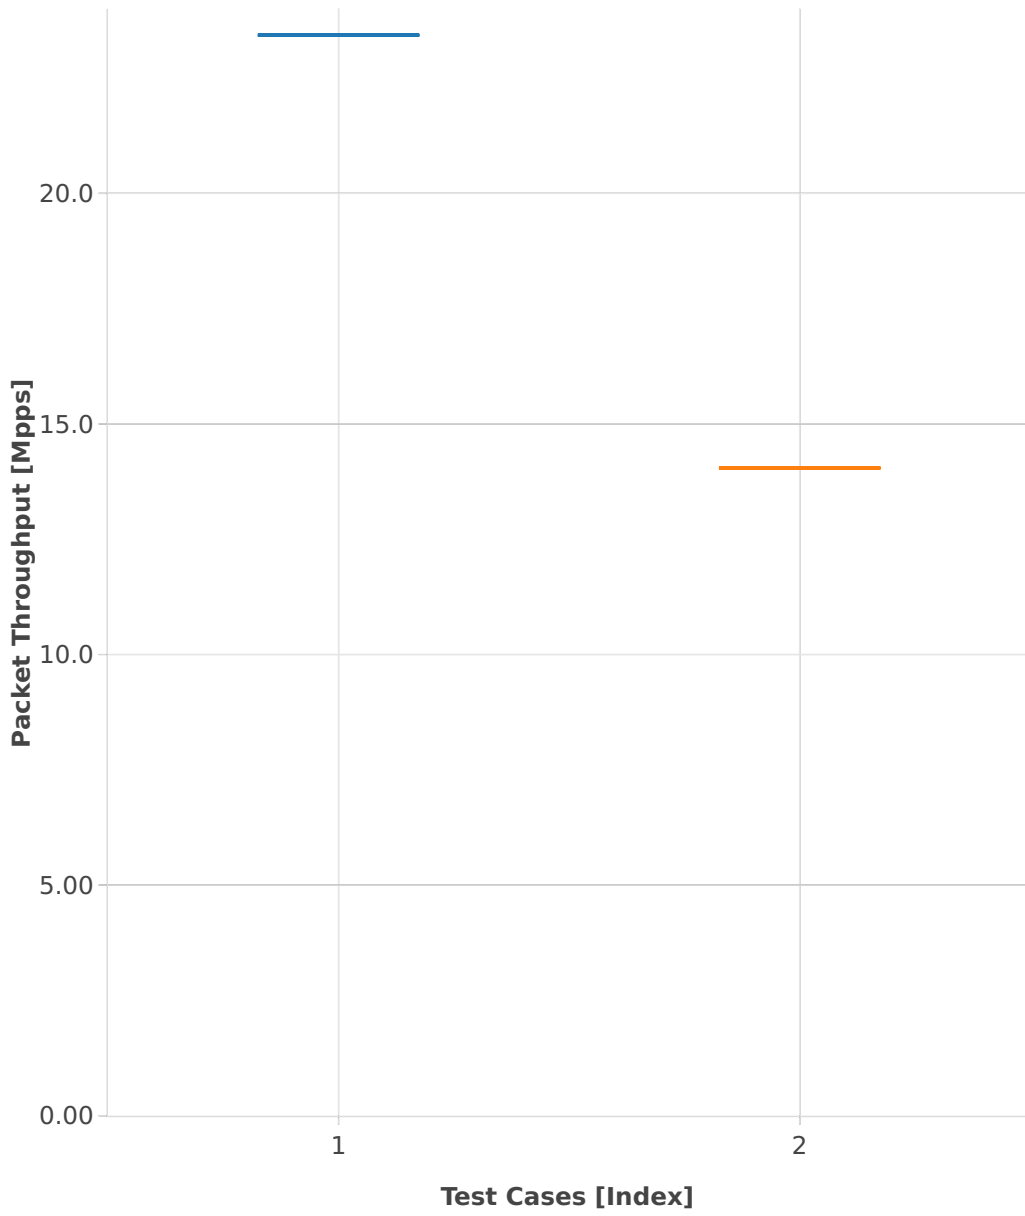

# Throughput: ip4-3n-hsw-x520-64b-2t2c-features-nat44-pdr

- 1. (01 run) ethip4-ip4base
- 2. (01 run) ethip4udp-ip4base-udpsrcscale15-nat44