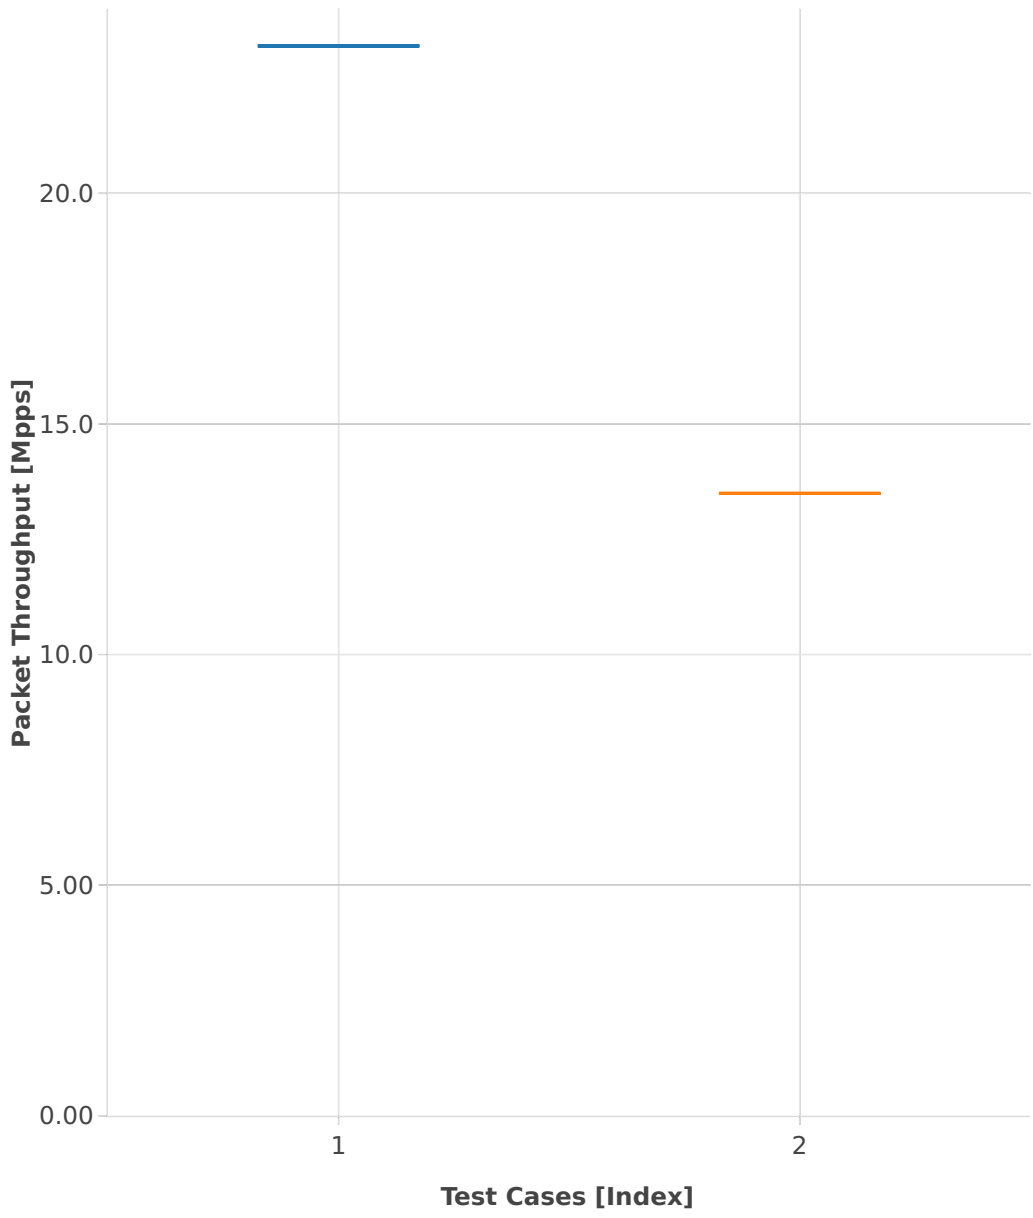

# Throughput: ip4-3n-hsw-x520-64b-2t2c-features-nat44-ndr

- 1. (01 run) ethip4-ip4base
- 2. (01 run) ethip4udp-ip4base-udpsrcscale15-nat44