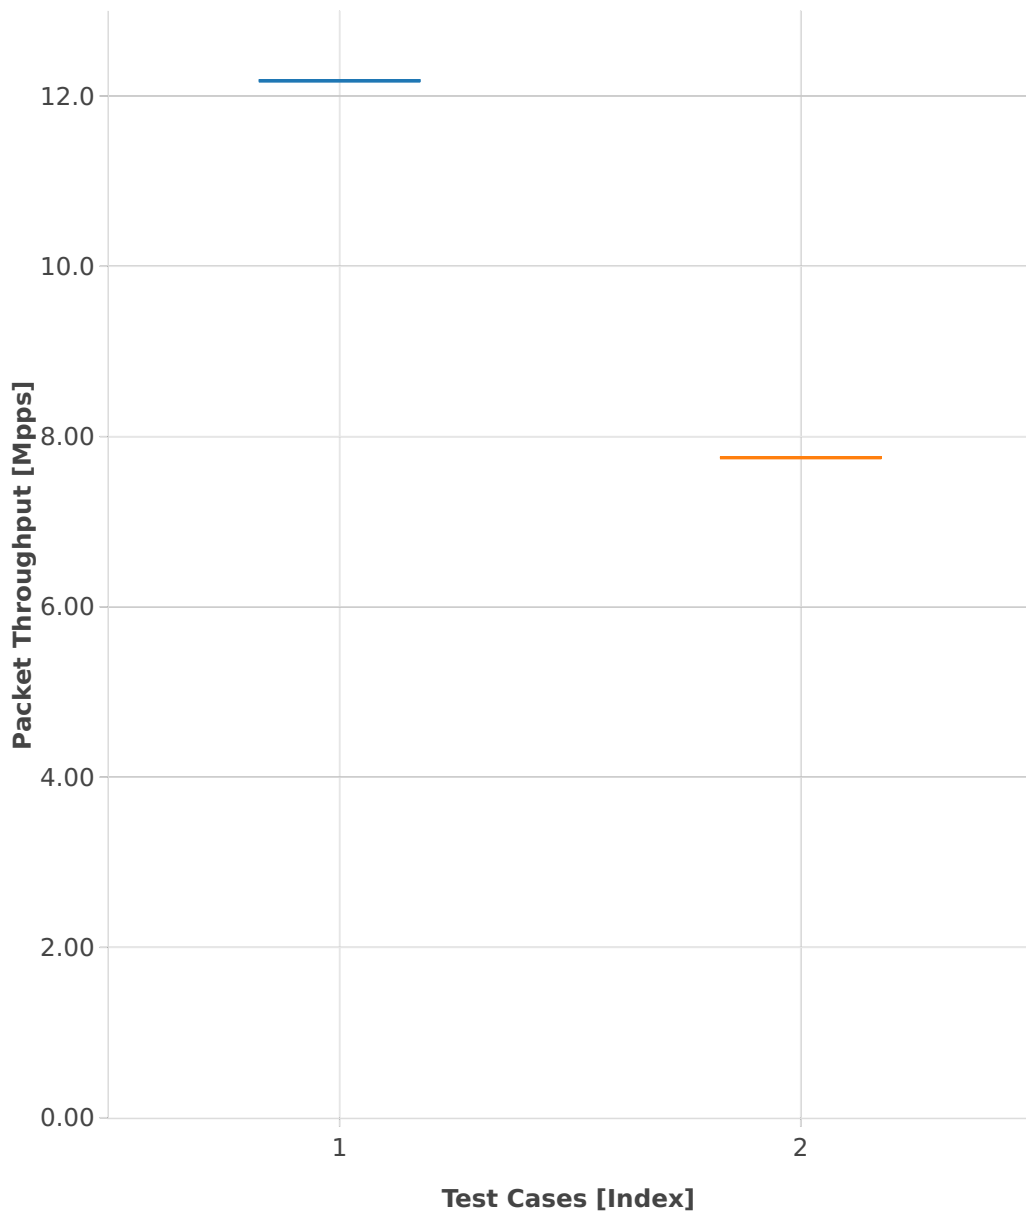

Throughput: ip4-3n-hsw-x520-64b-1t1c-features-nat44-pdr

- 1. (01 run) ethip4-ip4base
- 2. (01 run) ethip4udp-ip4base-udpsrcscale15-nat44