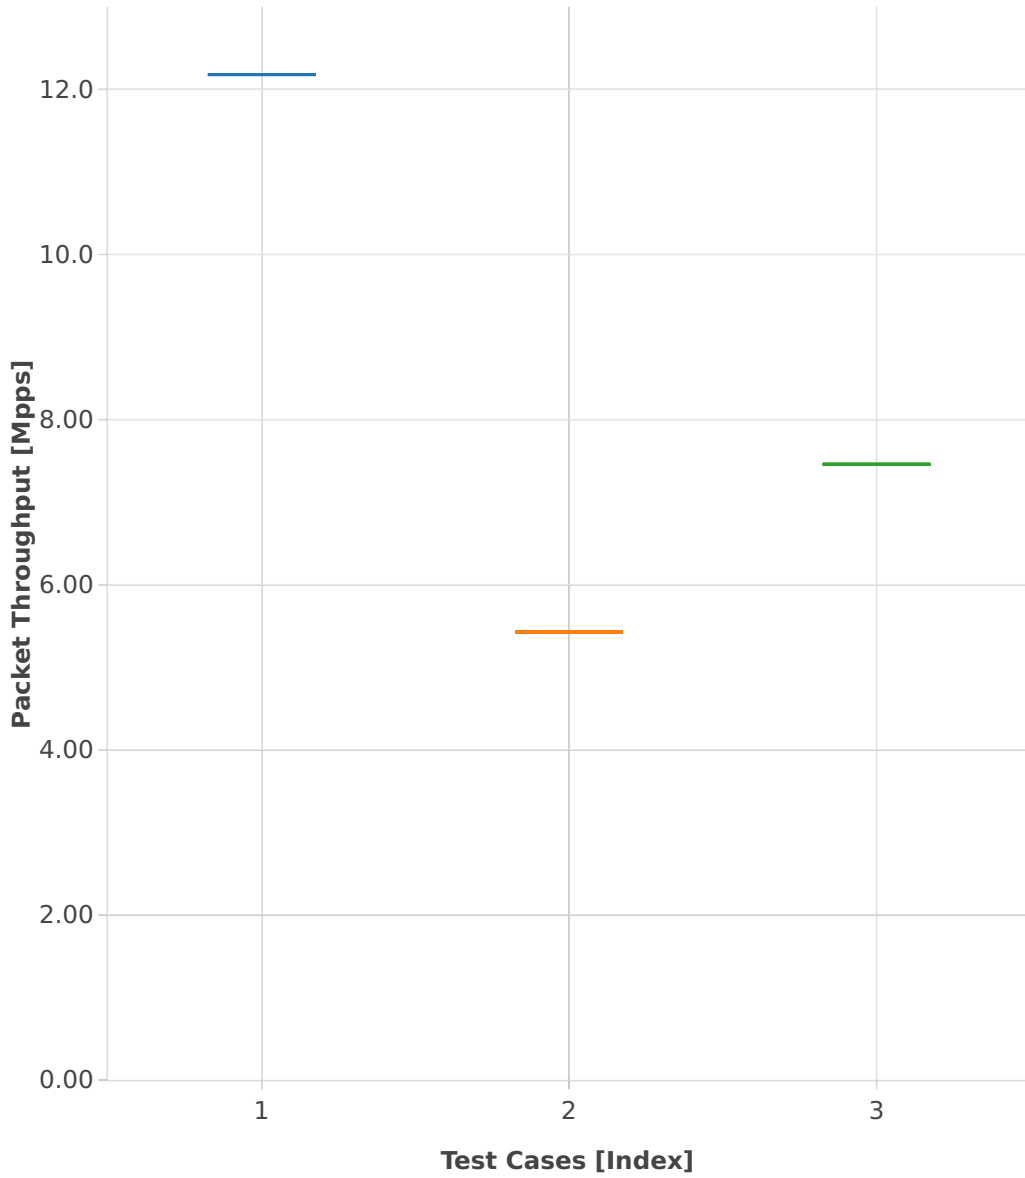

Throughput: ip4-3n-hsw-x520-64b-1t1c-features-iacl-pdr

- 1. (01 run) ethip4-ip4base
- 2. (01 run) ethip4udp-ip4base-iacl50sl-10kflows
- 3. (01 run) ethip4udp-ip4base-iacl50sf-10kflows