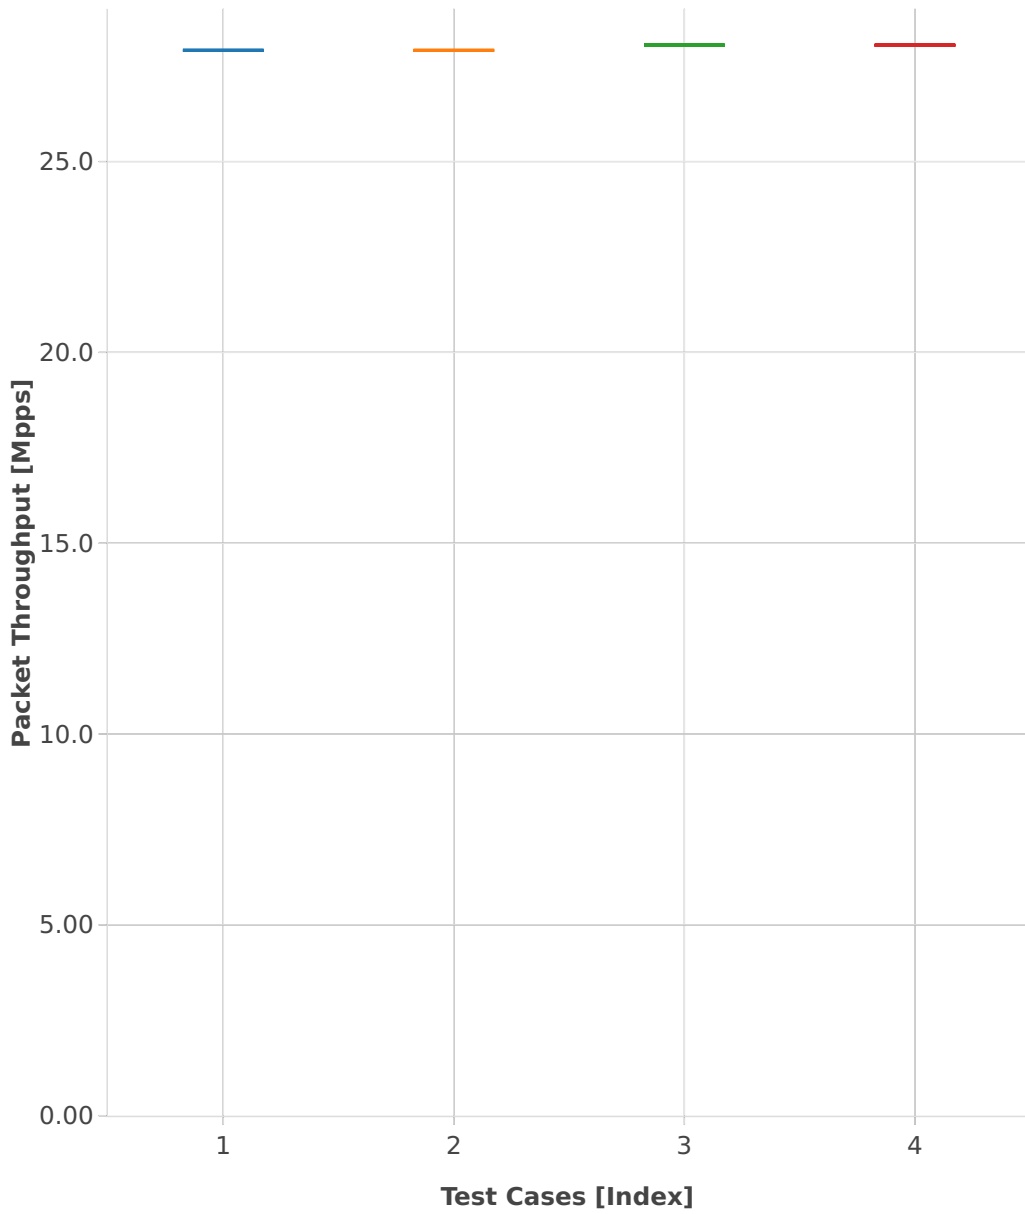

Throughput: ip4-2n-skx-xxv710-64b-4t2c-base_and_scale-pdr

- 1. (01 run) ethip4-ip4base
- 2. (01 run) ethip4-ip4scale20k
- 3. (01 run) ethip4-ip4scale200k
- 4. (01 run) ethip4-ip4scale2m