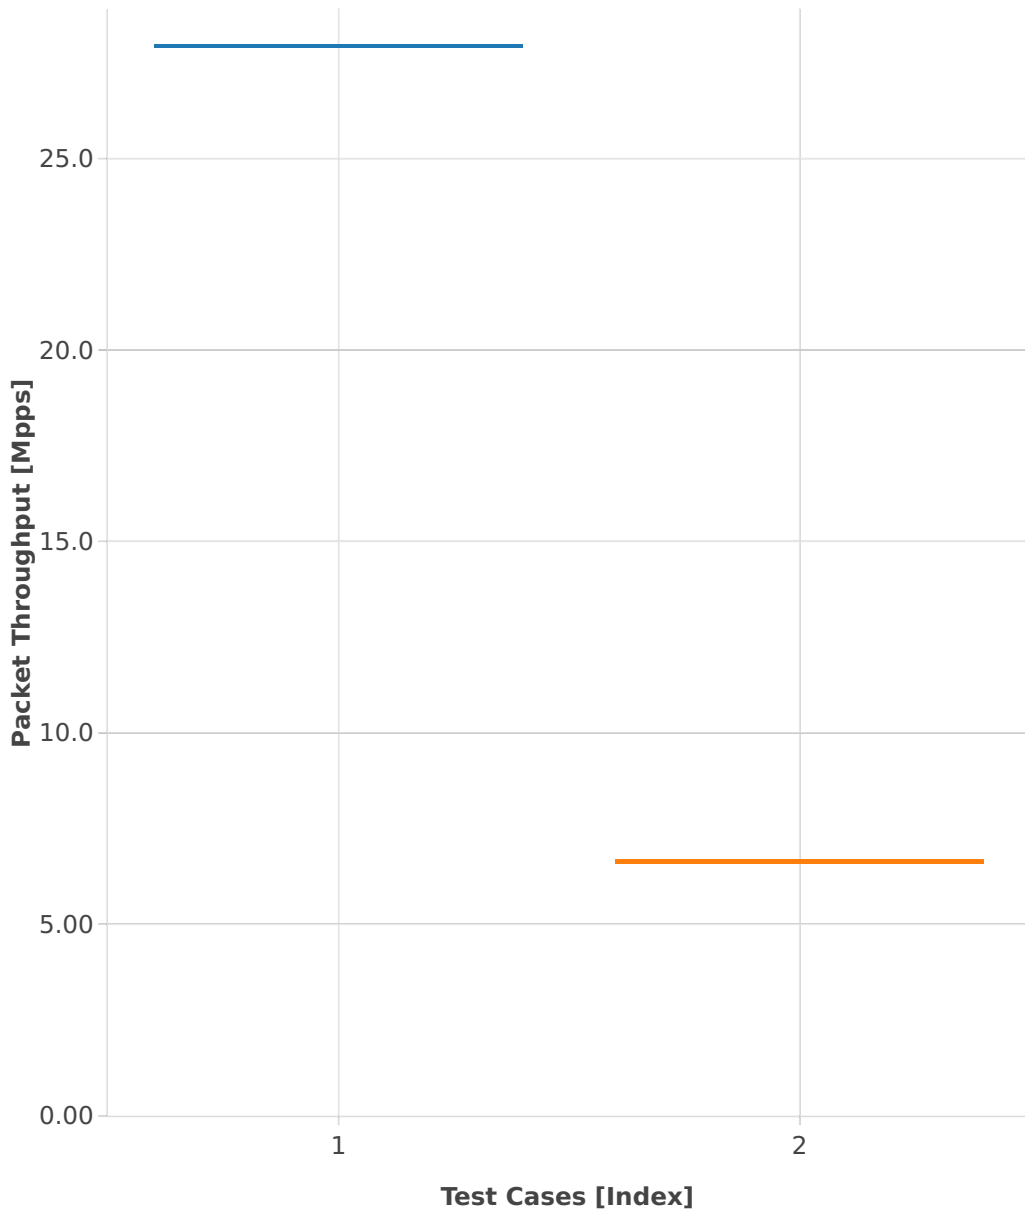

Throughput: 30min Soak Test (PLRsearch)

- 1. 10ge2p1x710-eth-l2patch
- 2. 10ge2p1x710-eth-l2xcbase-eth-2vhostvr1024-1vm