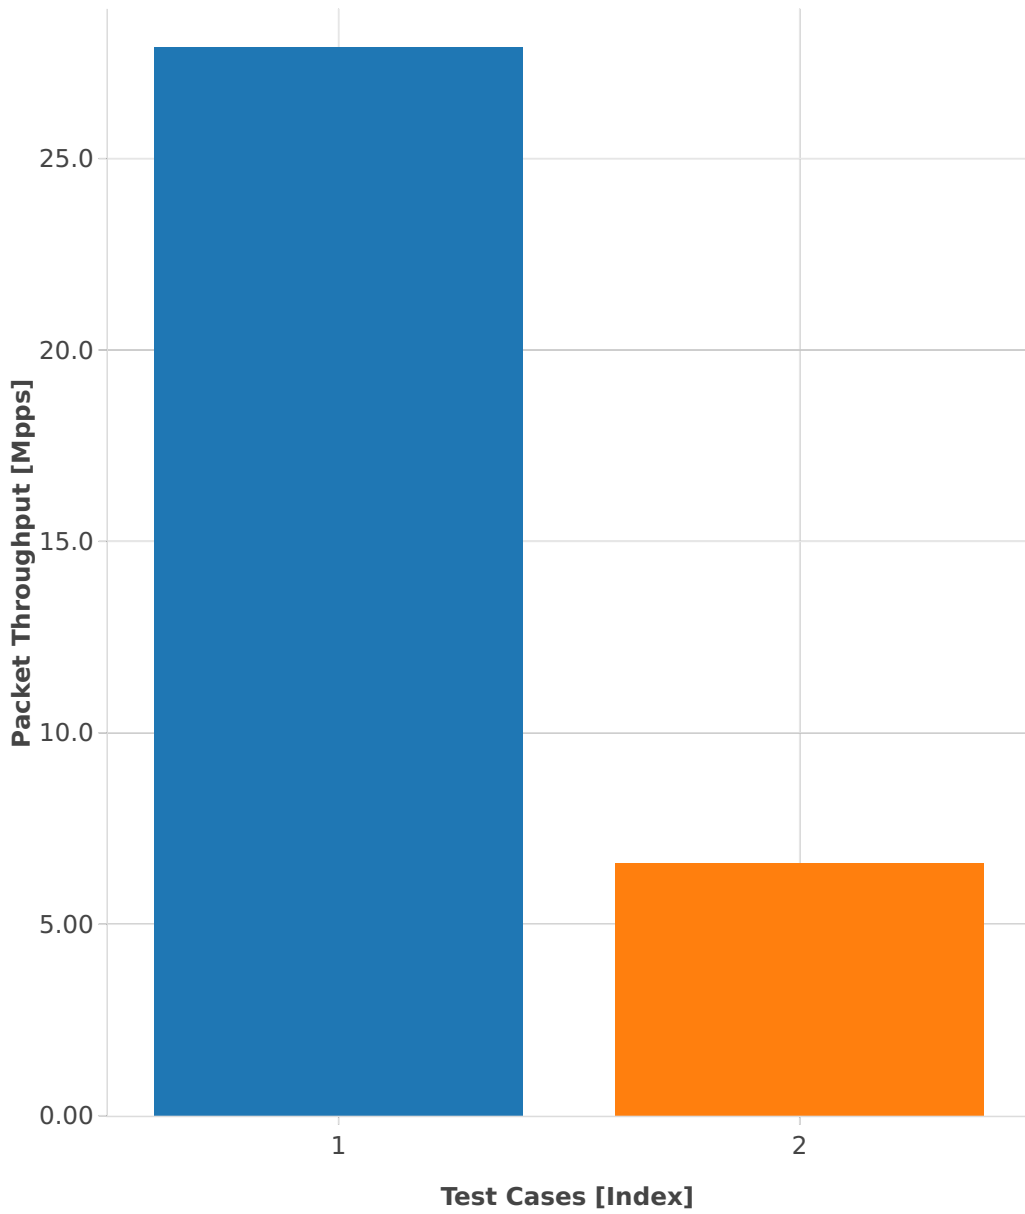

### Packet Throughput: 30min Soak Test (PLRsearch)

- 1. 2n1l-10ge2p1x710-eth-l2patch
- 2. 2n1l-10ge2p1x710-eth-l2xcbase-eth-2vhostvr1024-