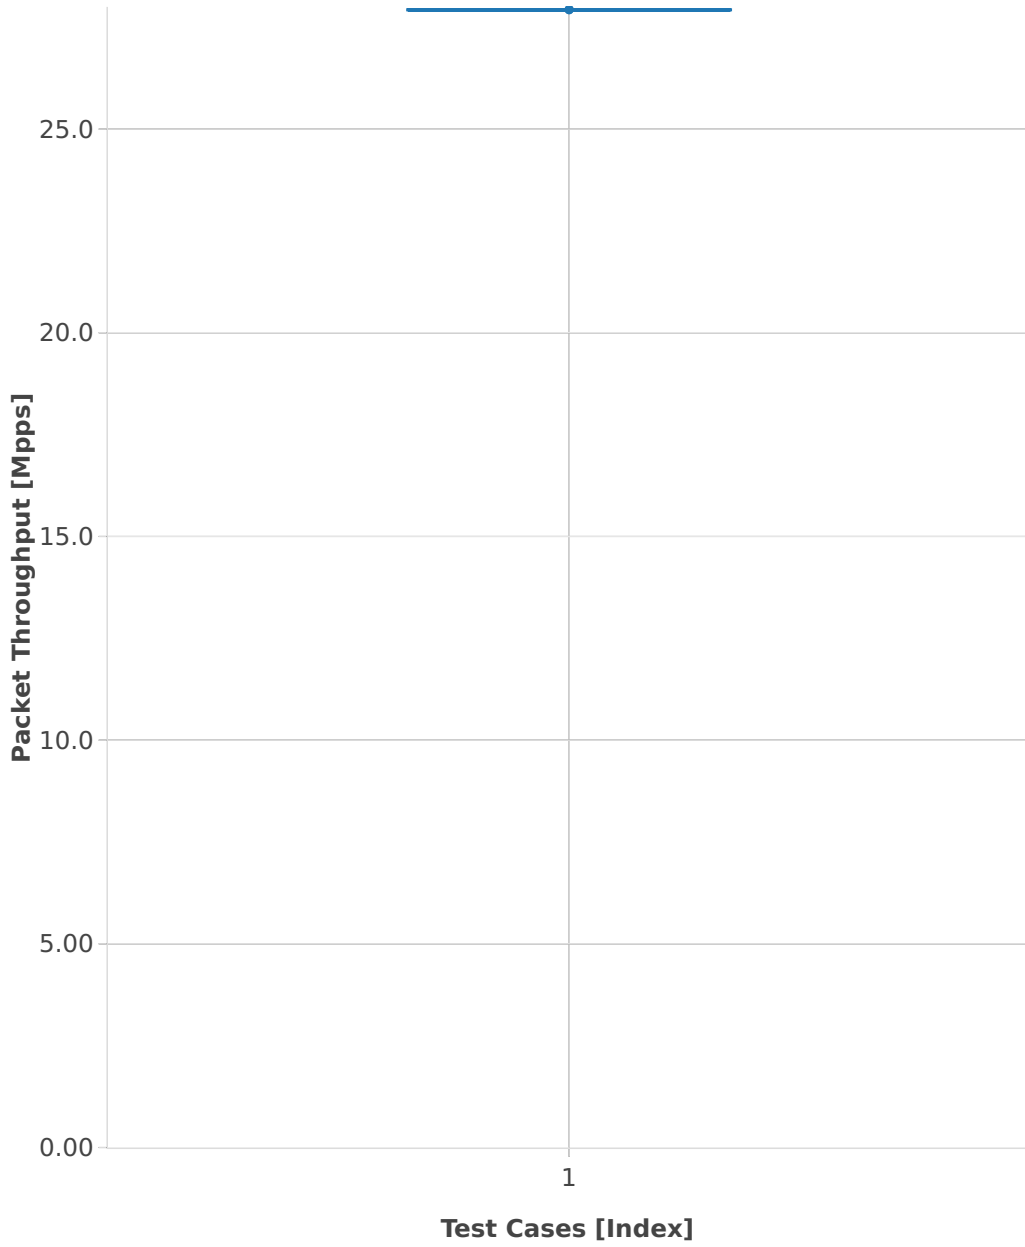

Throughput: testpmd-3n-skx-xxv710-64b-4t2c-base-pdr

■ 1. (10 runs) eth-l2xcbase-testpmd