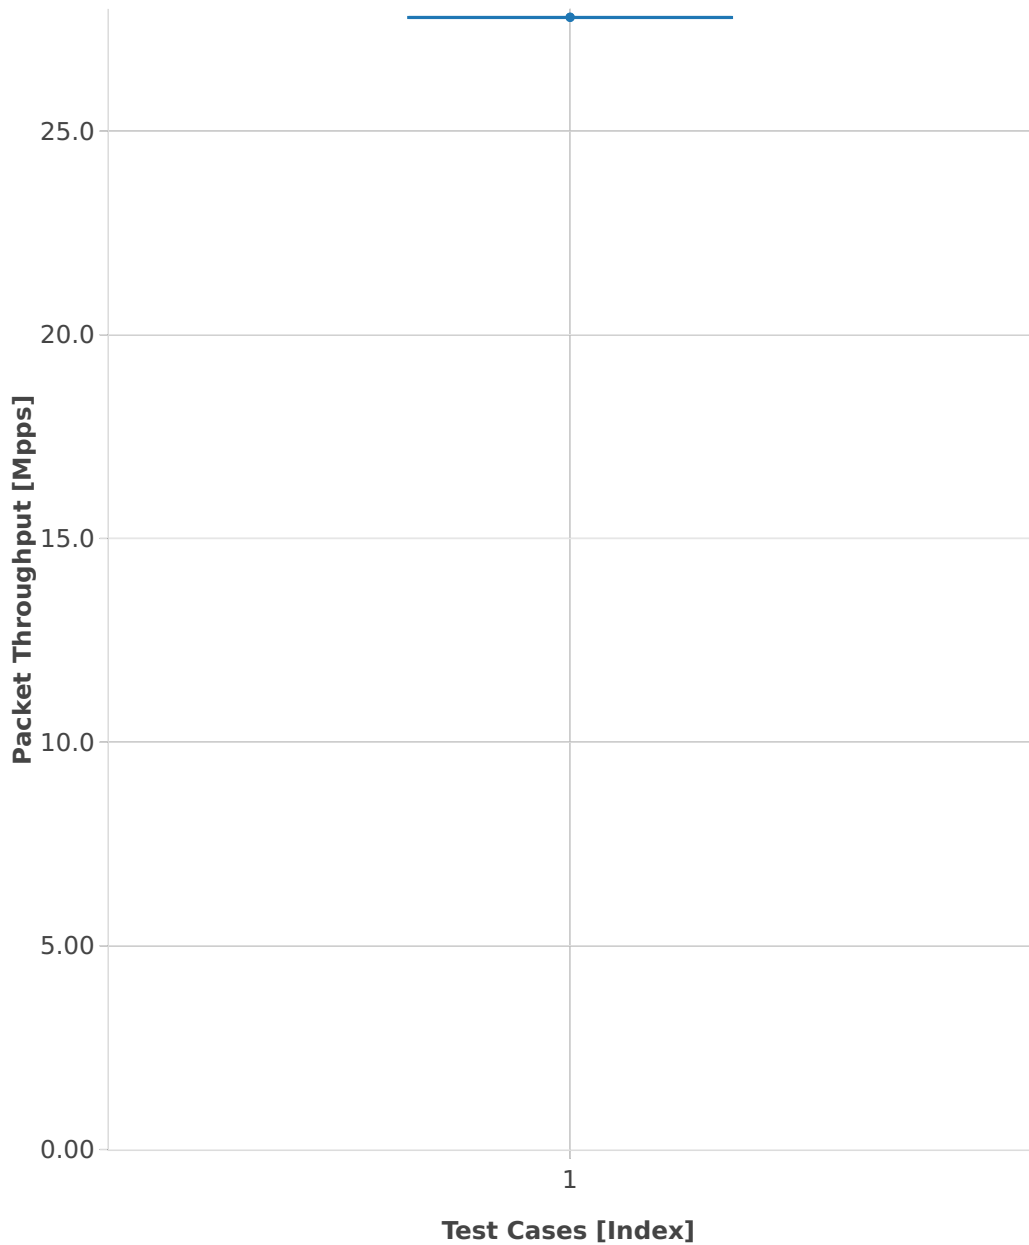

Throughput: testpmd-3n-skx-xxv710-64b-4t2c-base-ndr

■ 1. (10 runs) eth-l2xcbase-testpmd