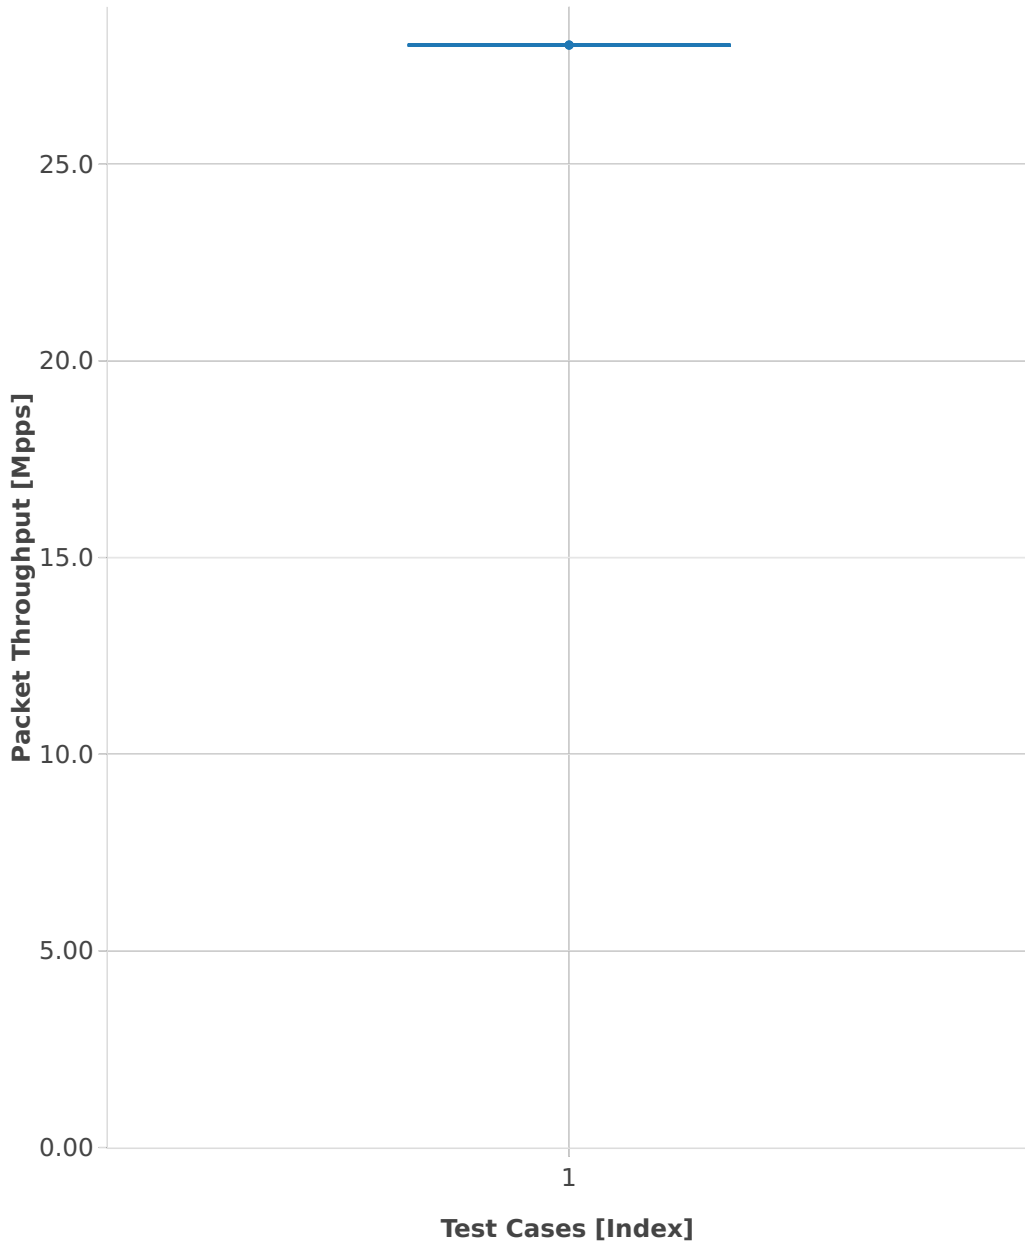

Throughput: testpmd-3n-skx-x710-64b-4t2c-base-pdr

■ 1. (10 runs) eth-l2xcbase-testpmd