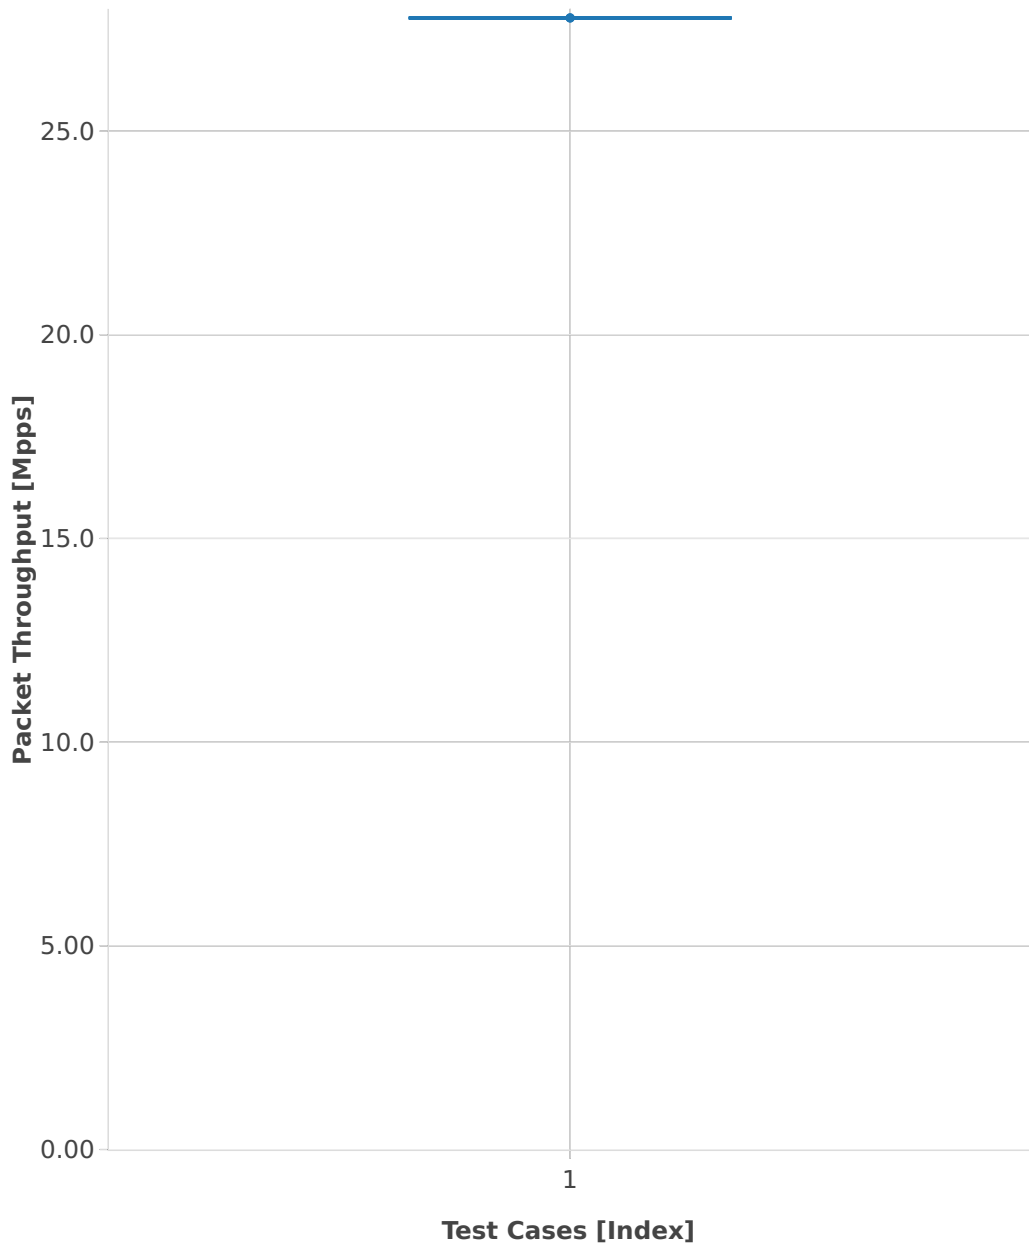

Throughput: testpmd-3n-skx-x710-64b-4t2c-base-ndr

■ 1. (10 runs) eth-l2xcbase-testpmd