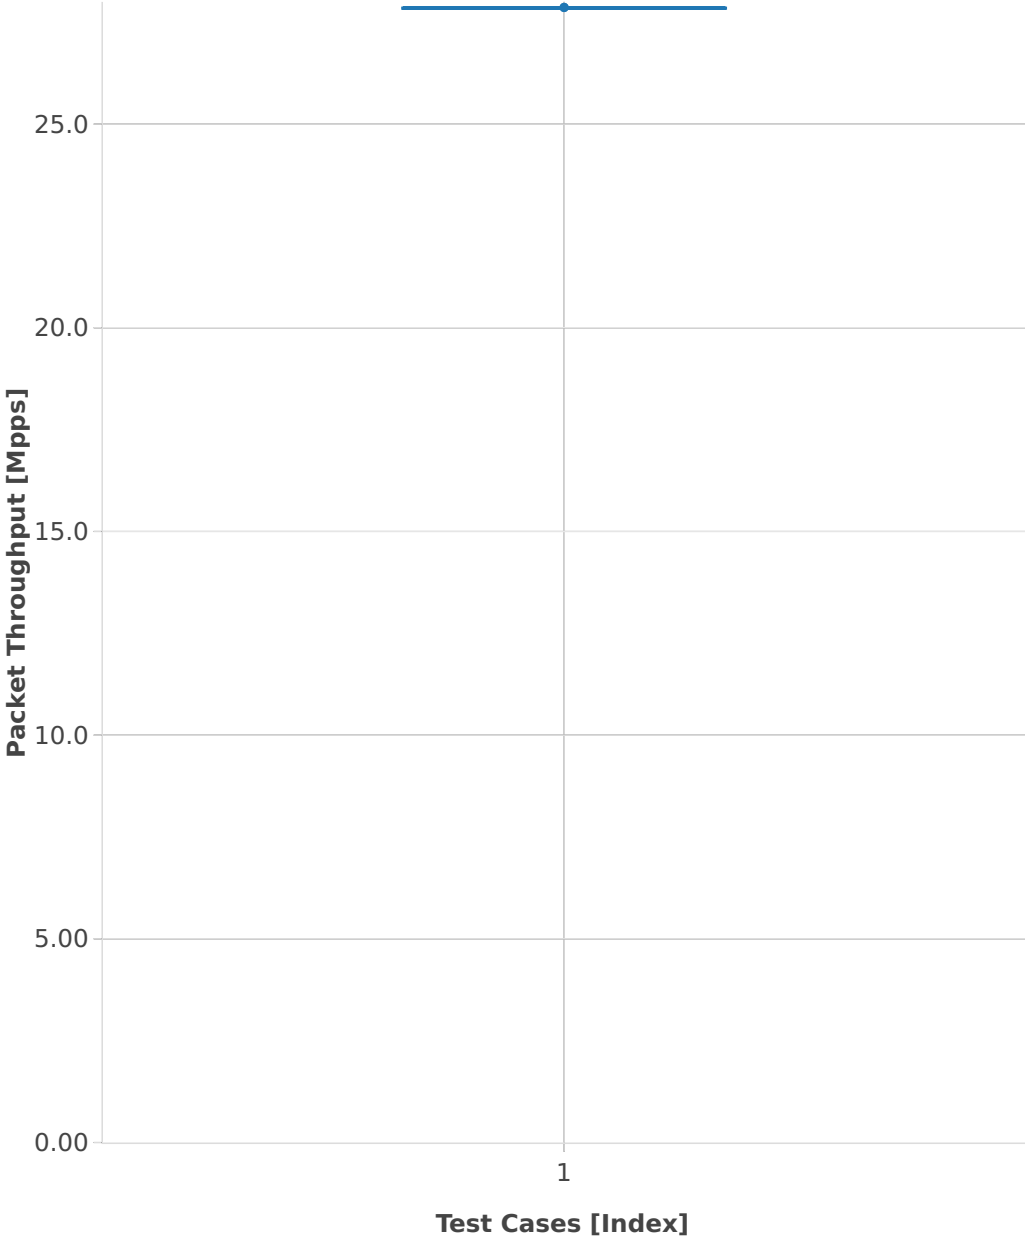

**Throughput: testpmd-3n-hsw-x710-64b-2t2c-base-ndr**

■ 1. (10 runs) eth-l2xcbase-testpmd