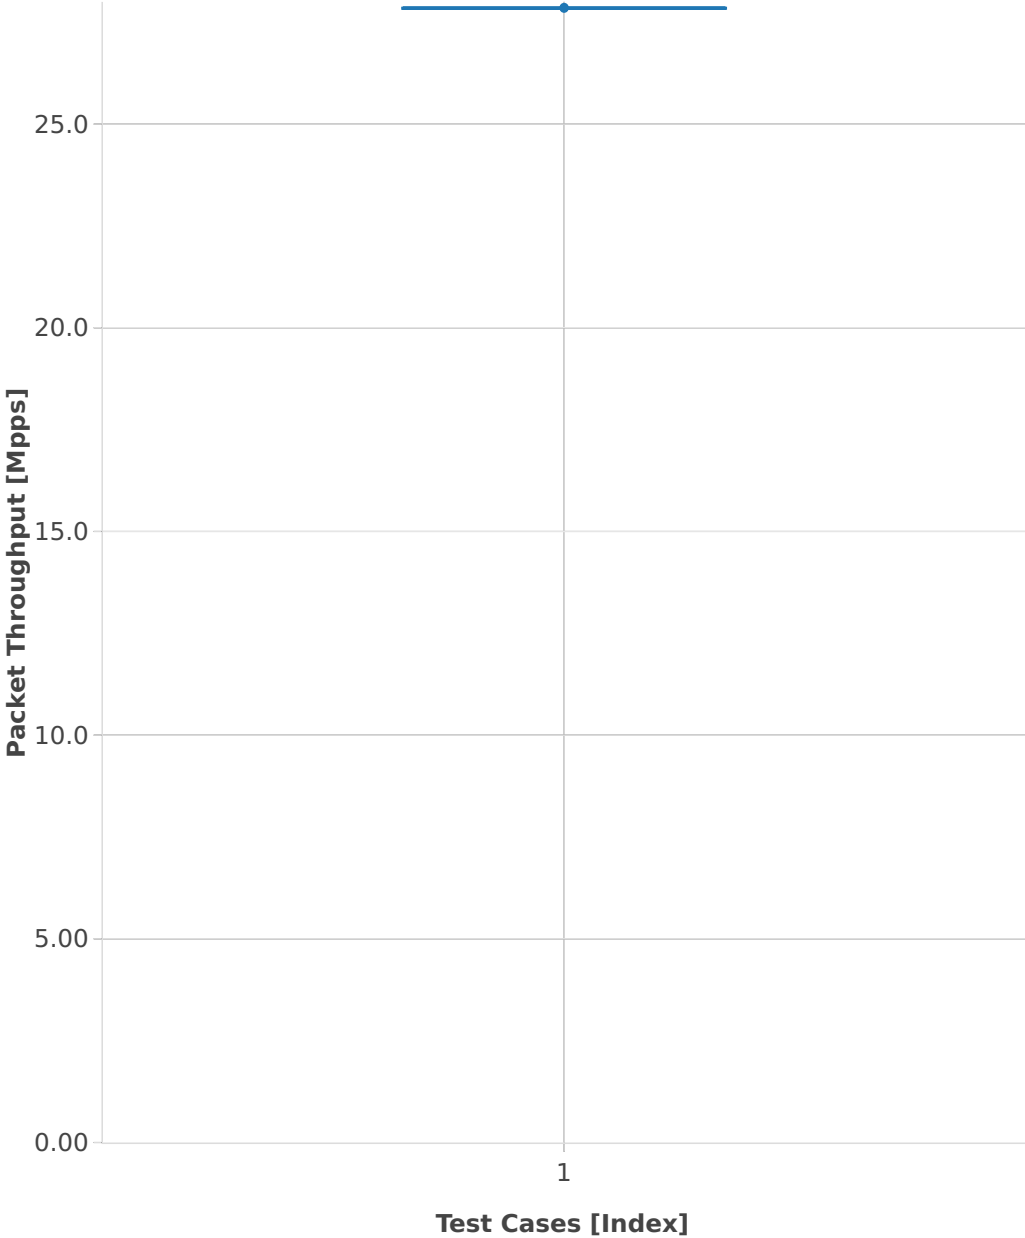

Throughput: testpmd-3n-hsw-x710-64b-1t1c-base-ndr

■ 1. (10 runs) eth-l2xcbase-testpmd