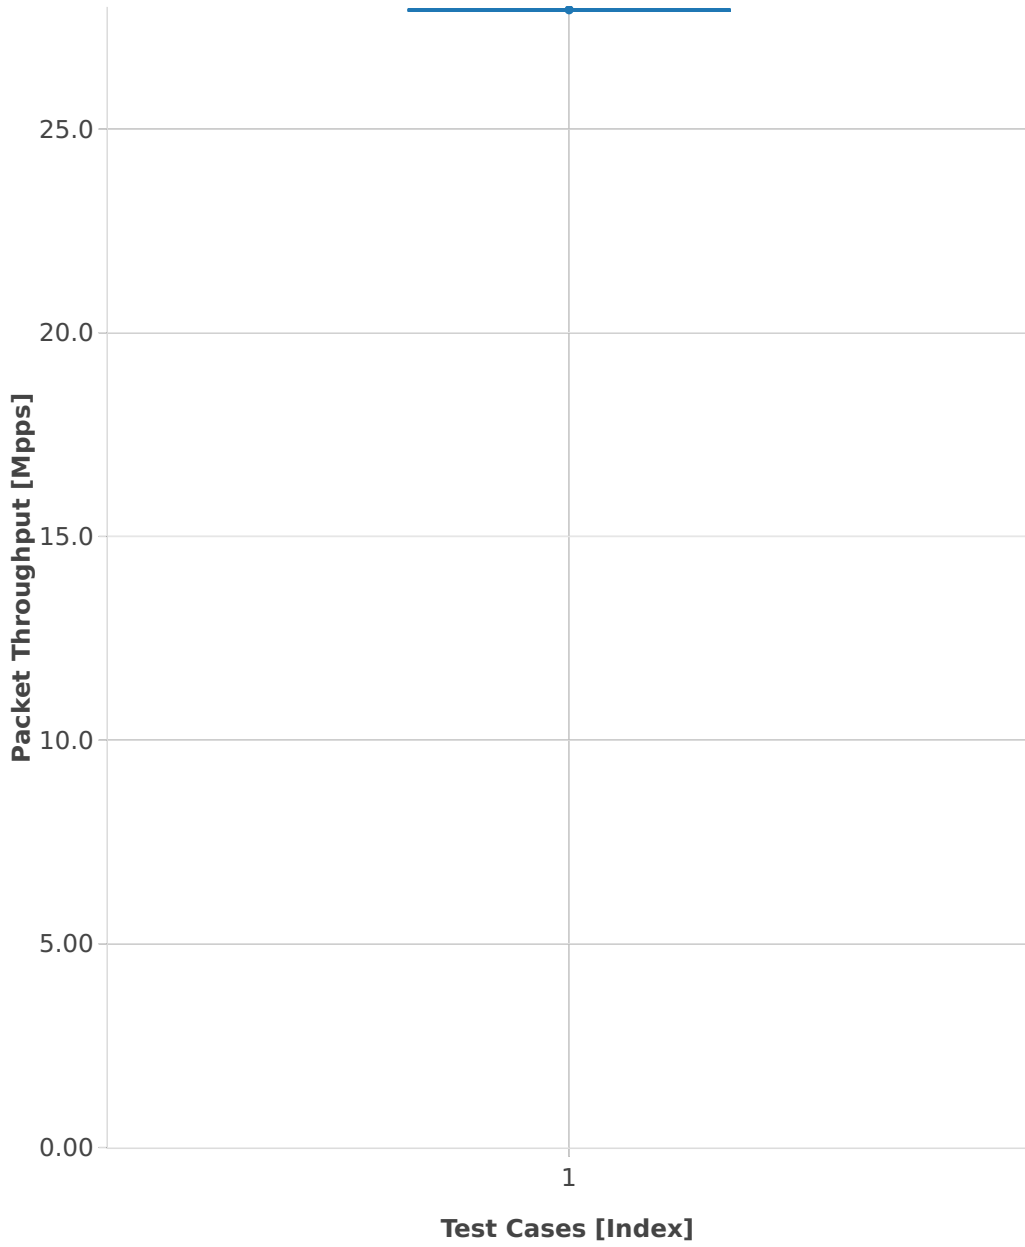

Throughput: testpmd-2n-skx-xxv710-64b-4t2c-base-pdr

■ 1. (10 runs) eth-l2xcbase-testpmd