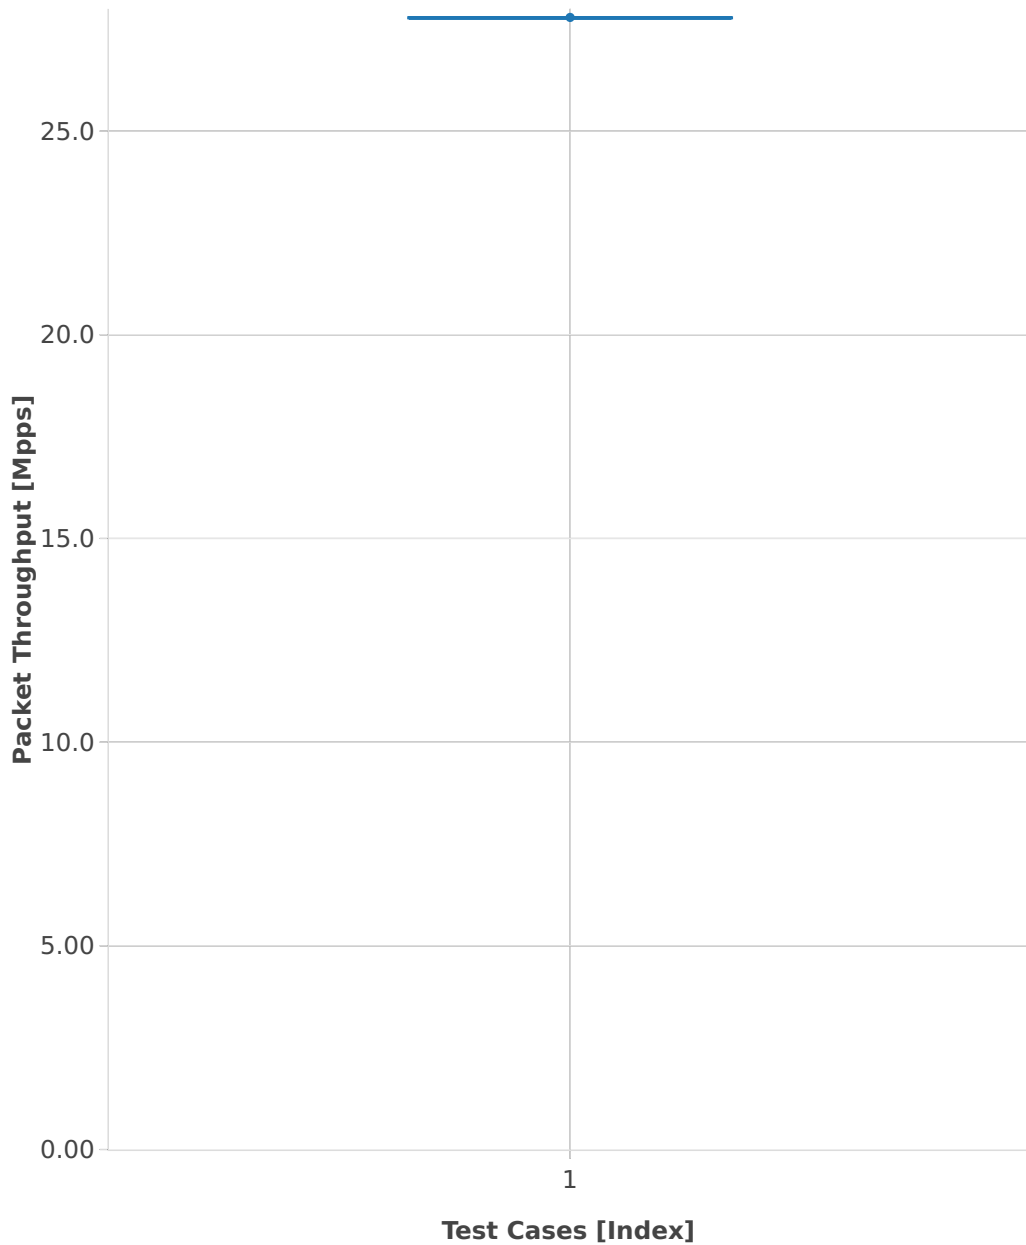

Throughput: testpmd-2n-skx-xxv710-64b-4t2c-base-ndr

■ 1. (10 runs) eth-l2xcbase-testpmd