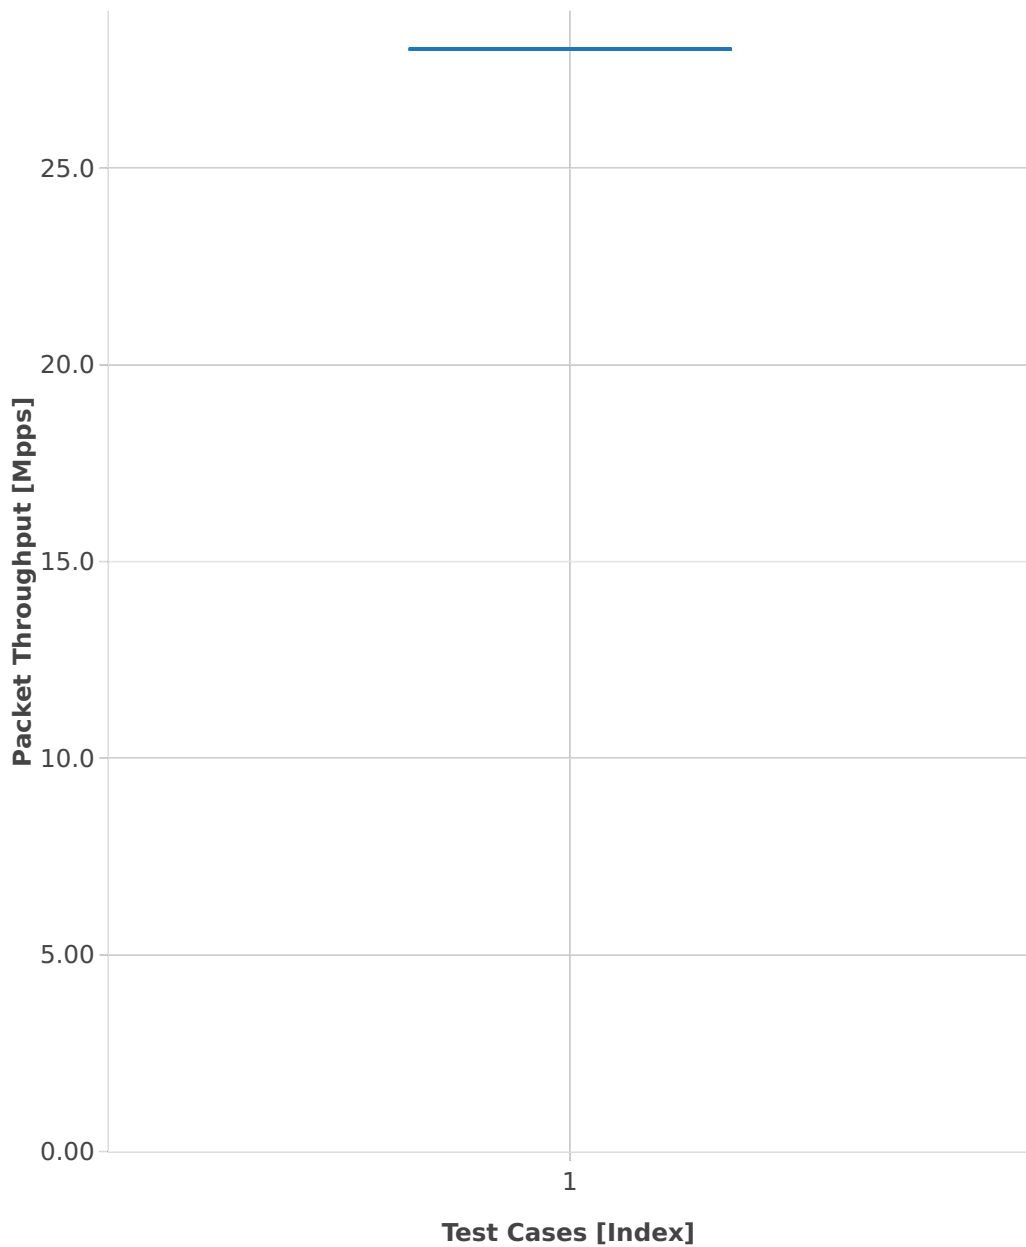

Throughput: testpmd-2n-skx-x710-64b-2t1c-base-pdr

■ 1. (10 runs) eth-l2xcbase-testpmd