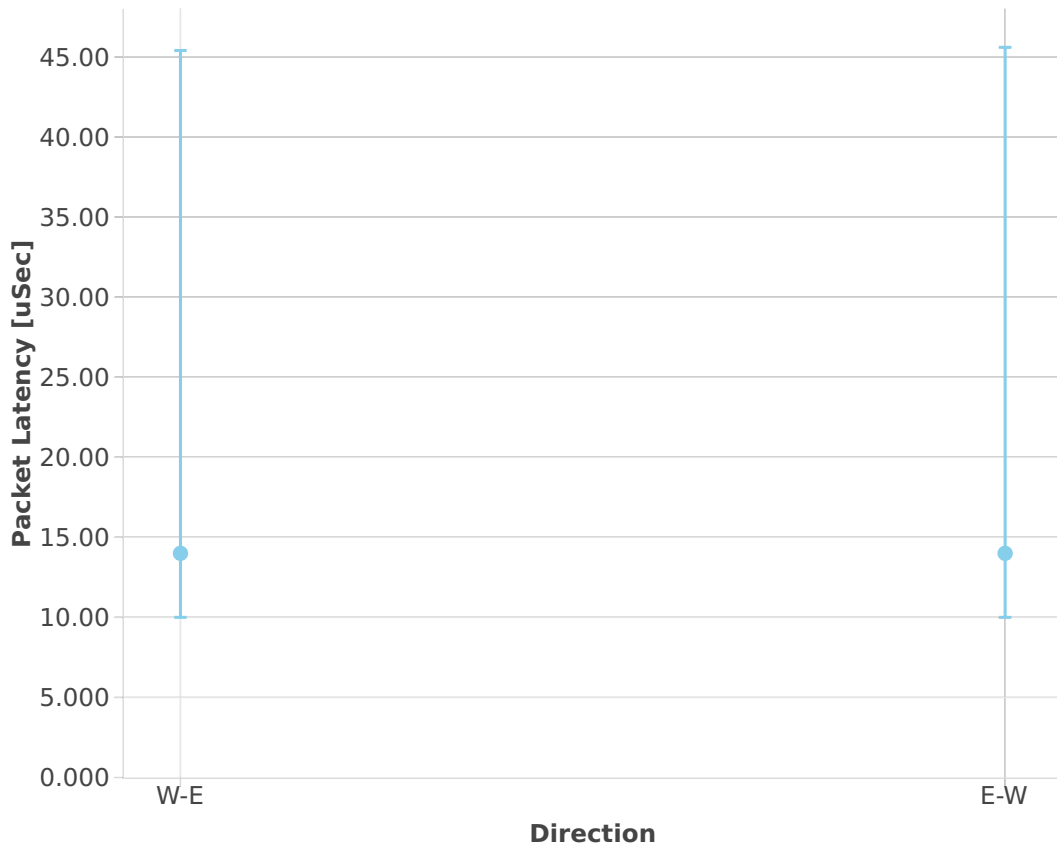

# Latency: l3fwd-3n-hsw-x710-64b-1t1c-base-ndr

● ethip4-ip4base-l3fwd