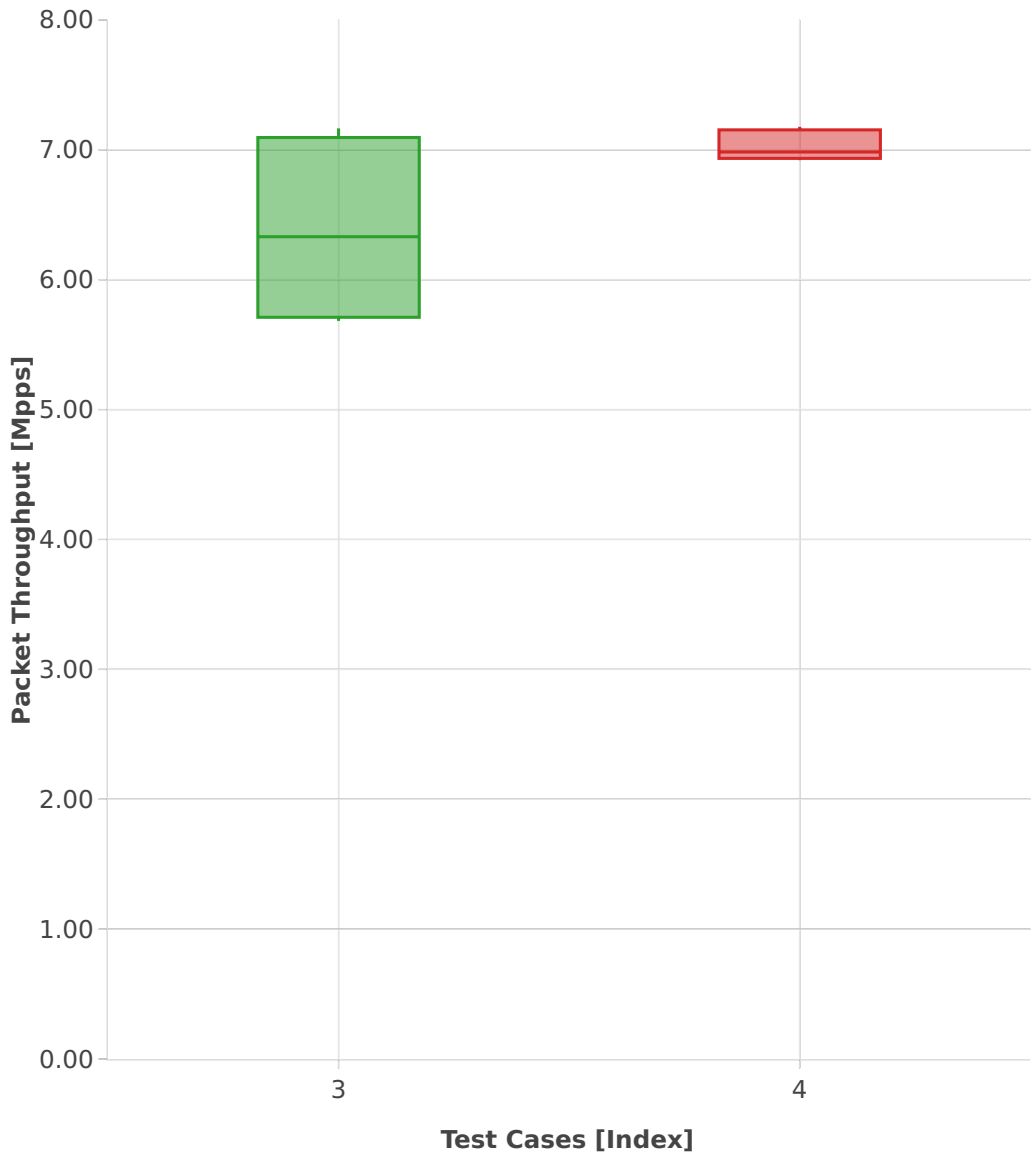

Throughput: vhost-l2sw-3n-skx-x710-64b-4t2c-base_and_scale-pdr

- 1. (00 run) 1lbvplacp-dot1q-l2bdbasemaclrn-eth-2vhostvr1024-1vm
- 2. (10 runs) 2lbvplacp-dot1q-l2bdbasemaclrn-eth-2vhostvr1024-1vm
- 3. (00 run) dot1q-l2bdbasemaclrn-eth-2vhostvr1024-1vm
- 4. (10 runs) eth-l2bdbasemaclrn-eth-2vhostvr1024-1vm