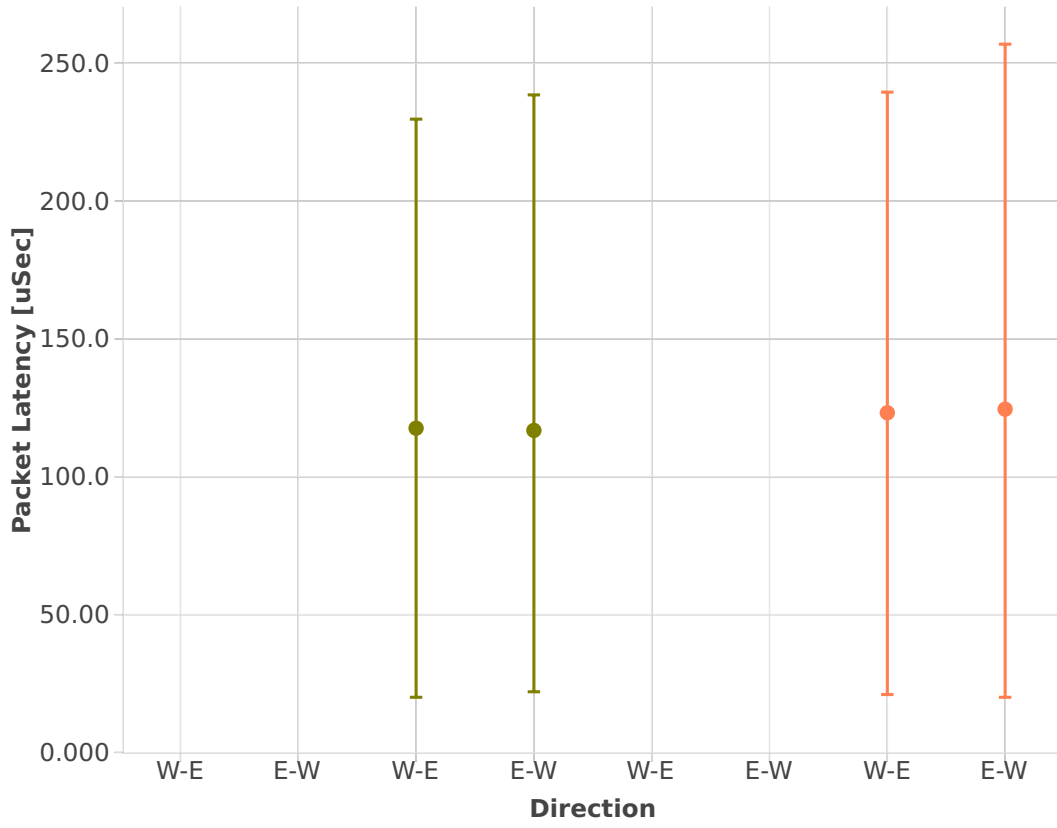

Latency: vhost-l2sw-3n-skx-x710-64b-4t2c-base_and_scale-ndr

- 2lbpplacp-dot1q-l2bdbasemaclrn-eth-2vhostvr1024-1vm
- eth-l2bdbasemaclrn-eth-2vhostvr1024-1vm
- 1lbpplacp-dot1q-l2bdbasemaclrn-eth-2vhostvr1024-1vm
- dot1q-l2bdbasemaclrn-eth-2vhostvr1024-1vm