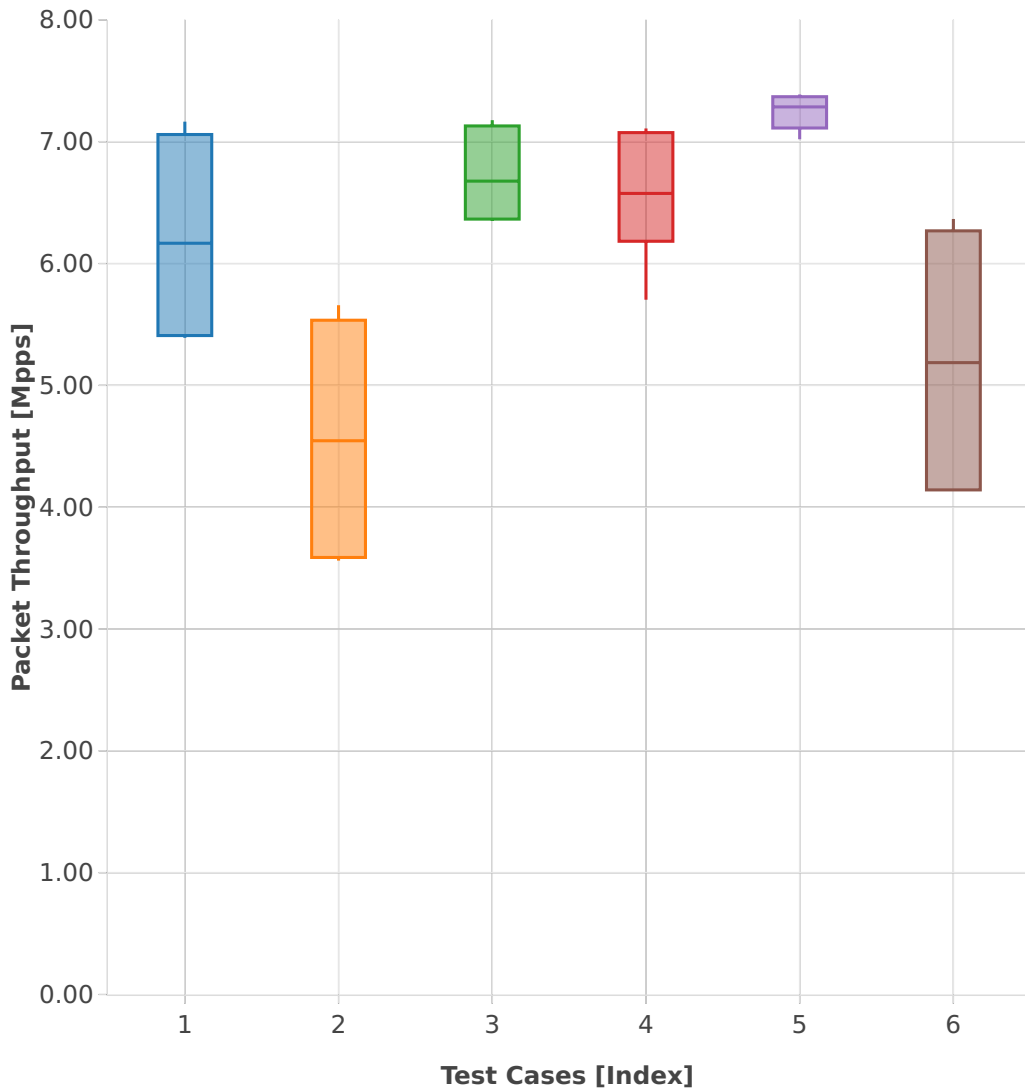

Throughput: vhost-l2sw-3n-skx-x710-64b-4t2c-base_and_features-vm-ndr

- 1. (10 runs) dot1q-l2bdbasemaclrn-eth-2vhostvr1024-1vm
- 2. (10 runs) eth-l2bdbasemaclrn-eth-4vhostvr1024-2vm
- 3. (10 runs) eth-l2bdbasemaclrn-eth-2vhostvr1024-1vm
- 4. (10 runs) dot1q-l2xcbase-eth-2vhostvr1024-1vm
- 5. (10 runs) eth-l2xcbase-eth-2vhostvr1024-1vm
- 6. (10 runs) eth-l2xcbase-eth-4vhostvr1024-2vm