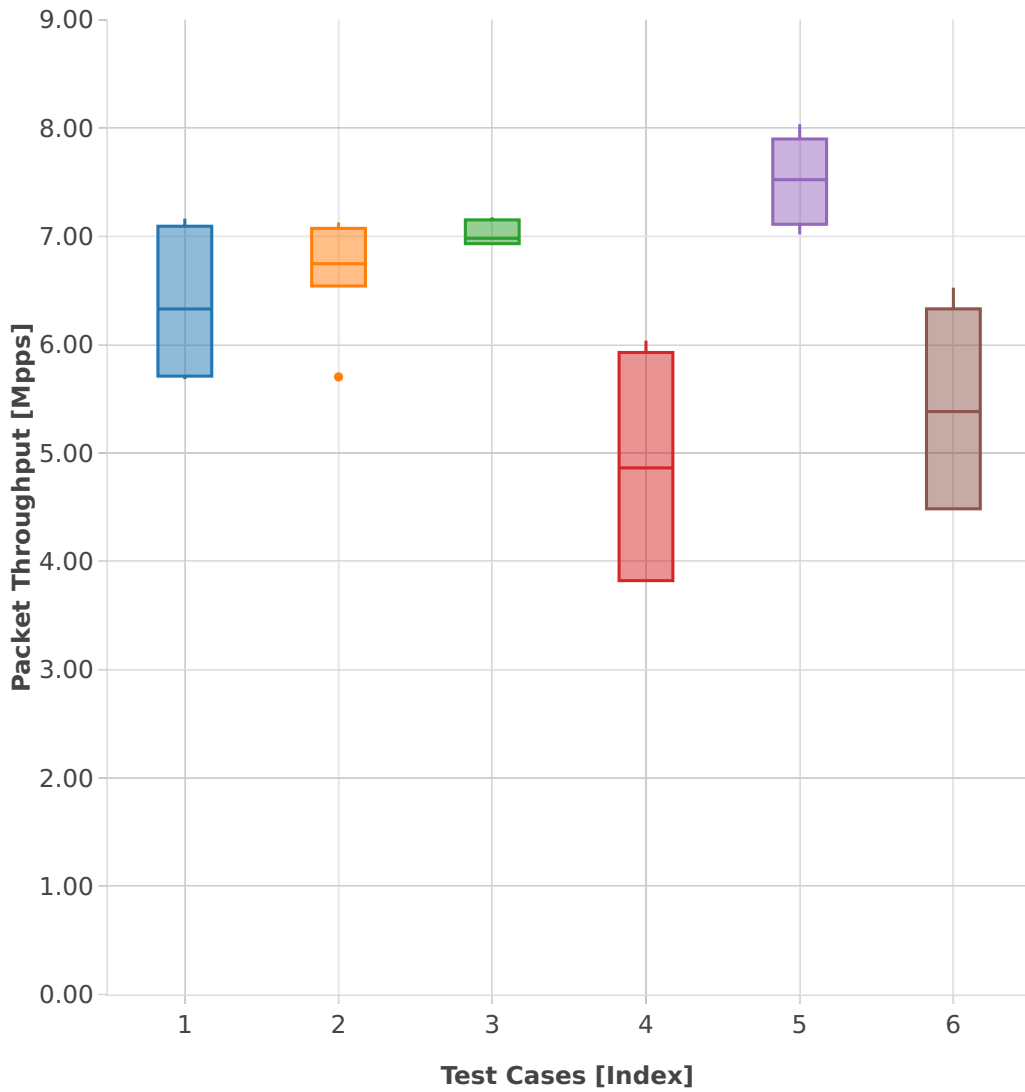

# Throughput: vhost-l2sw-3n-skx-x710-64b-4t2c-base-vm-pdr

- 1. (10 runs) dot1q-l2bdbasemaclrn-eth-2vhostvr1024-1vm
- 2. (10 runs) dot1q-l2xcbase-eth-2vhostvr1024-1vm
- 3. (10 runs) eth-l2bdbasemaclrn-eth-2vhostvr1024-1vm
- 4. (10 runs) eth-l2bdbasemaclrn-eth-4vhostvr1024-2vm
- 5. (10 runs) eth-l2xcbase-eth-2vhostvr1024-1vm
- 6. (10 runs) eth-l2xcbase-eth-4vhostvr1024-2vm