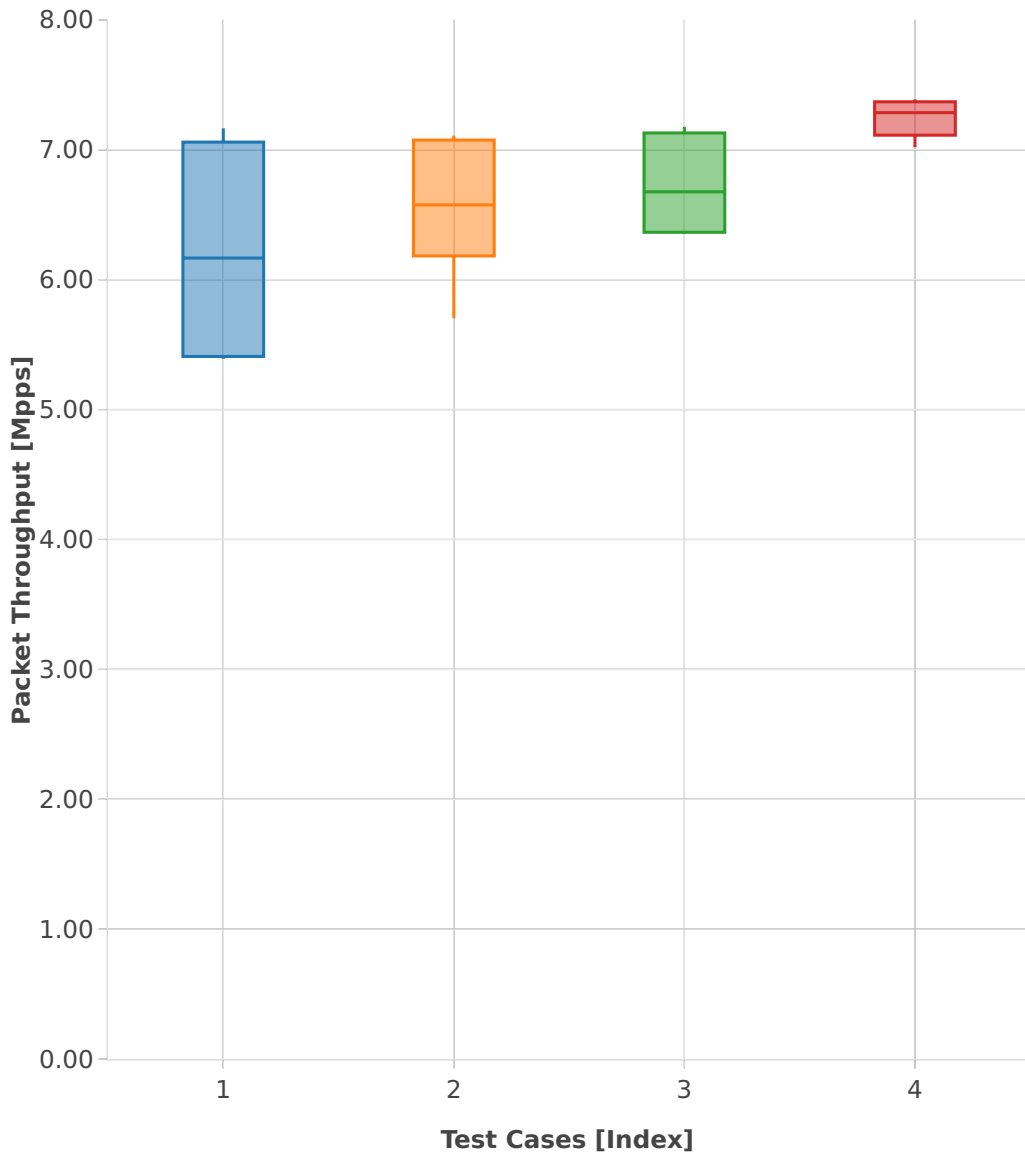

Throughput: vhost-l2sw-3n-skx-x710-64b-4t2c-base-ndr

- 1. (10 runs) dot1q-l2bdbasemaclrn-eth-2vhostvr1024-1vm
- 2. (10 runs) dot1q-l2xcbase-eth-2vhostvr1024-1vm
- 3. (10 runs) eth-l2bdbasemaclrn-eth-2vhostvr1024-1vm
- 4. (10 runs) eth-l2xcbase-eth-2vhostvr1024-1vm