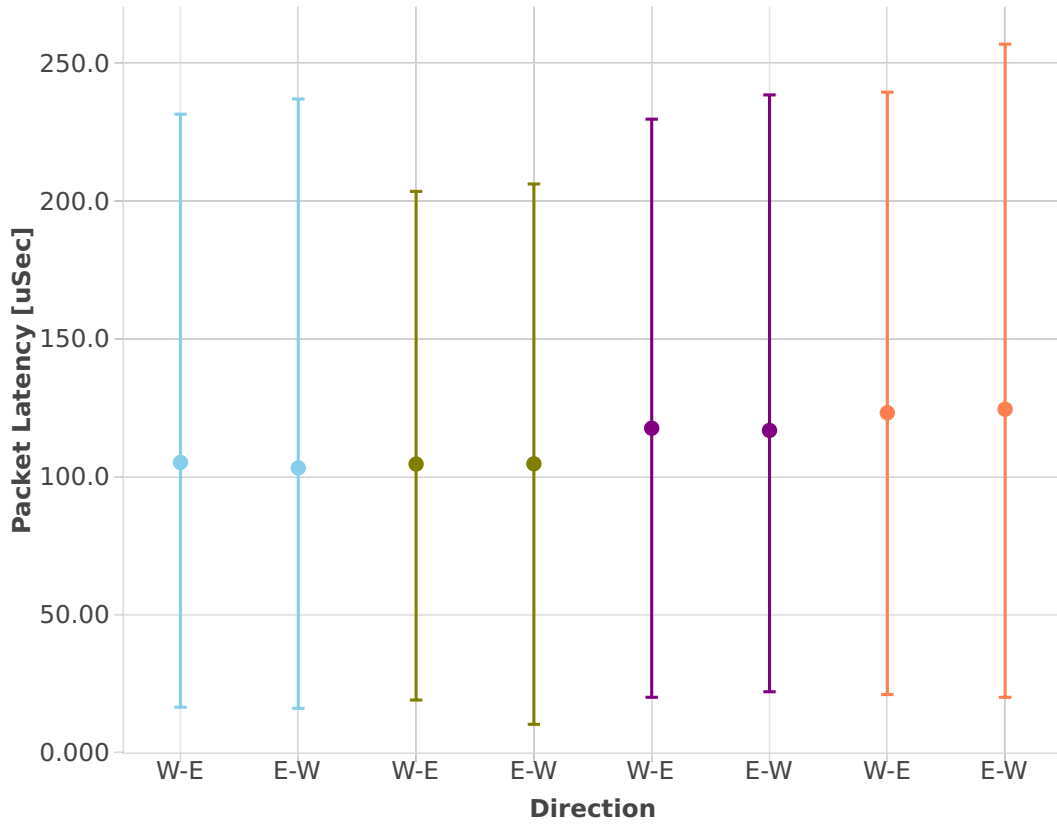

Latency: vhost-l2sw-3n-skx-x710-64b-4t2c-base-ndr

- dot1q-l2xcbase-eth-2vhostvr1024-1vm
- eth-l2xcbase-eth-2vhostvr1024-1vm
- eth-l2bdbasemaclrn-eth-2vhostvr1024-1vm
- dot1q-l2bdbasemaclrn-eth-2vhostvr1024-1vm