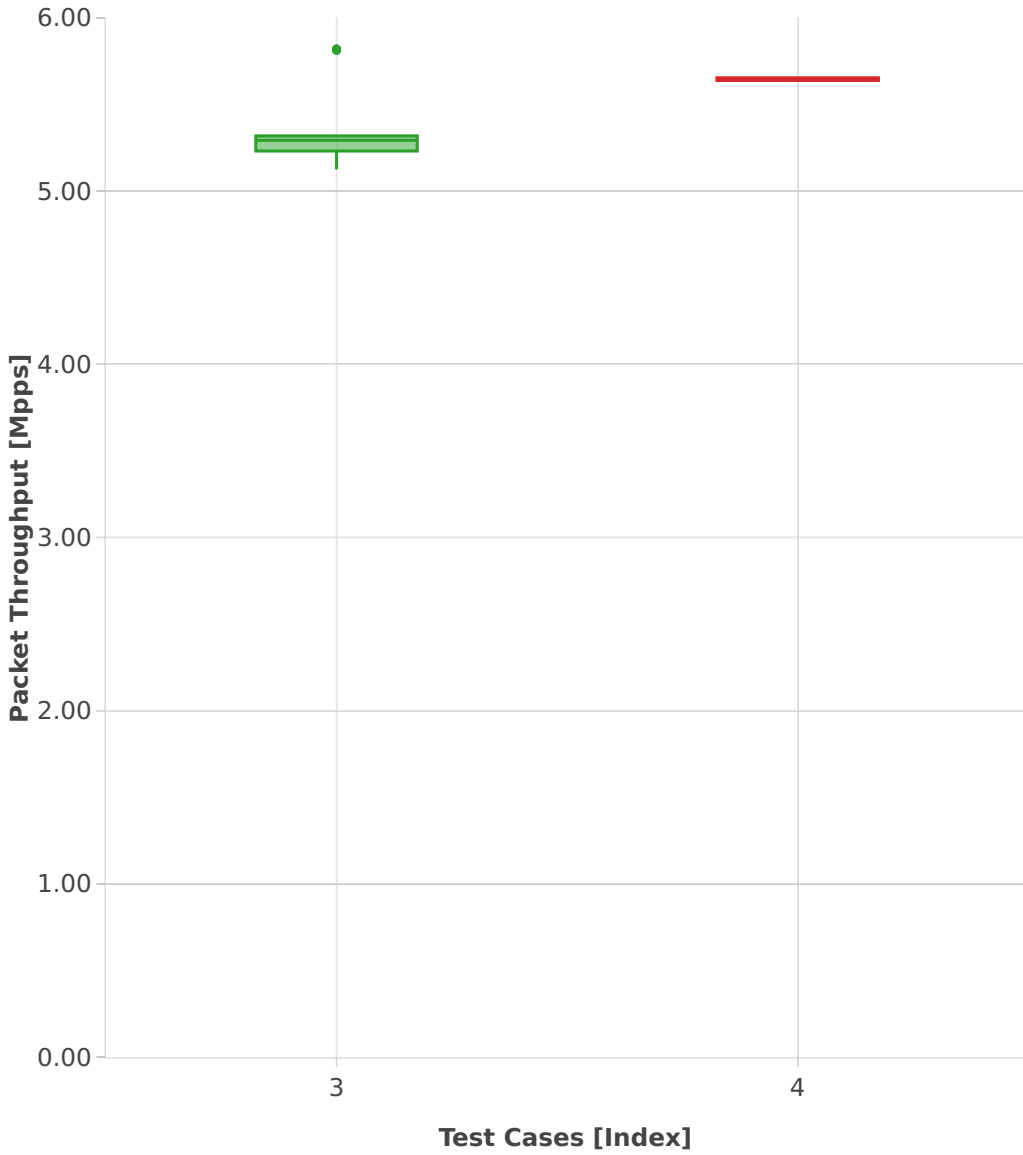

Throughput: vhost-l2sw-3n-skx-x710-64b-2t1c-base_and_scale-pdr

- 1. (00 run) 1lbvplacp-dot1q-l2bdbasemaclrn-eth-2vhostvr1024-1vm
- 2. (10 runs) 2lbvplacp-dot1q-l2bdbasemaclrn-eth-2vhostvr1024-1vm
- 3. (00 run) dot1q-l2bdbasemaclrn-eth-2vhostvr1024-1vm
- 4. (10 runs) eth-l2bdbasemaclrn-eth-2vhostvr1024-1vm