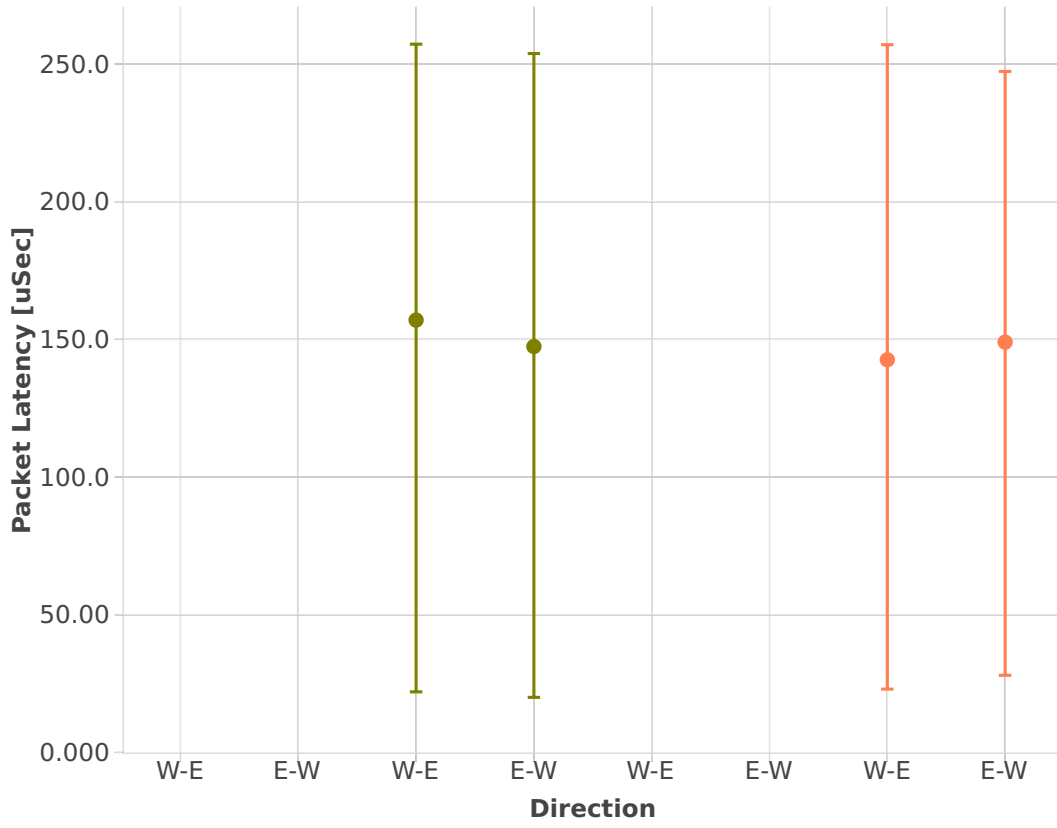

Latency: vhost-l2sw-3n-skx-x710-64b-2t1c-base_and_scale-ndr

- 2lbpplacp-dot1q-l2bdbasemaclrn-eth-2vhostvr1024-1vm
- eth-l2bdbasemaclrn-eth-2vhostvr1024-1vm
- 1lbpplacp-dot1q-l2bdbasemaclrn-eth-2vhostvr1024-1vm
- dot1q-l2bdbasemaclrn-eth-2vhostvr1024-1vm