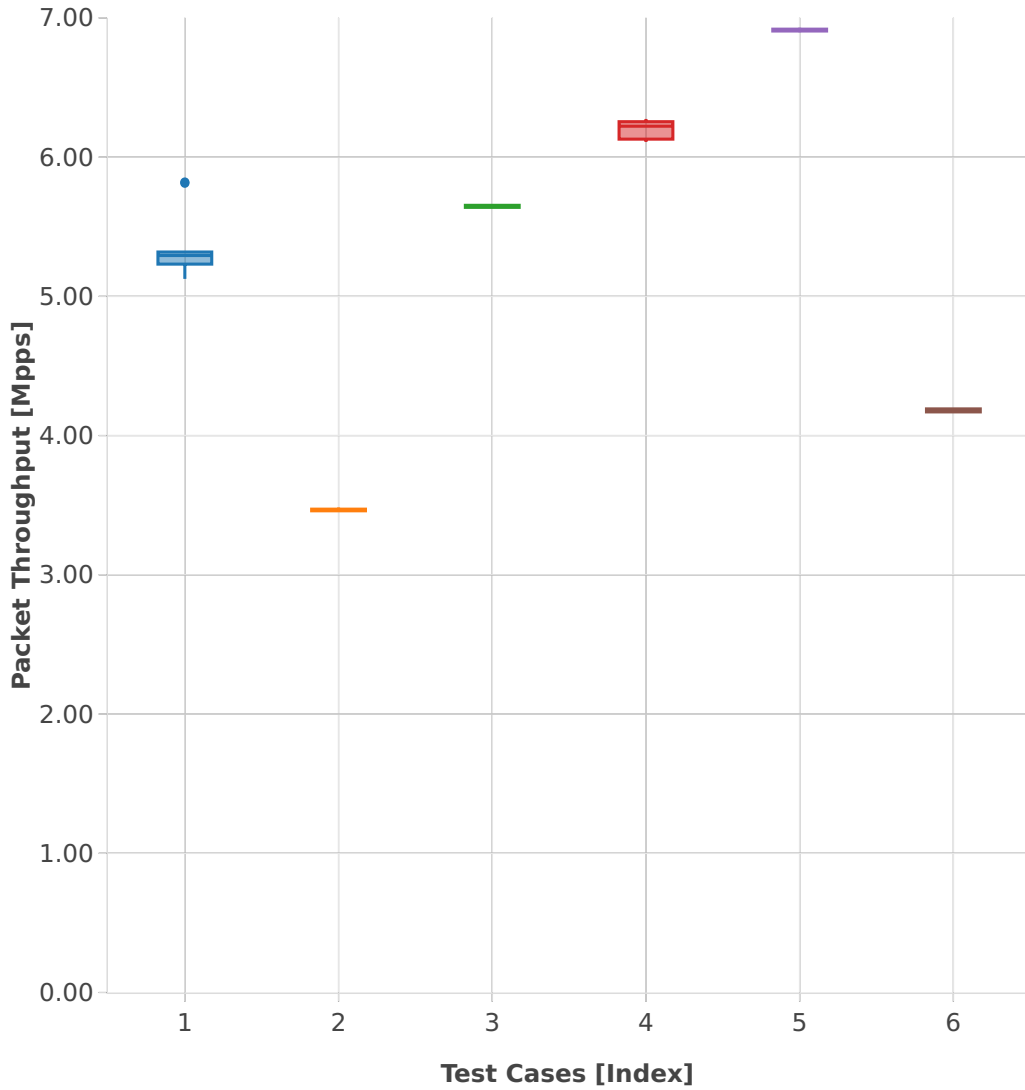

Throughput: vhost-l2sw-3n-skx-x710-64b-2t1c-base_and_features-vm-pdr

- 1. (10 runs) dot1q-l2bdbasemaclrn-eth-2vhostvr1024-1vm
- 2. (10 runs) eth-l2bdbasemaclrn-eth-4vhostvr1024-2vm
- 3. (10 runs) eth-l2bdbasemaclrn-eth-2vhostvr1024-1vm
- 4. (10 runs) dot1q-l2xcbase-eth-2vhostvr1024-1vm
- 5. (10 runs) eth-l2xcbase-eth-2vhostvr1024-1vm
- 6. (10 runs) eth-l2xcbase-eth-4vhostvr1024-2vm