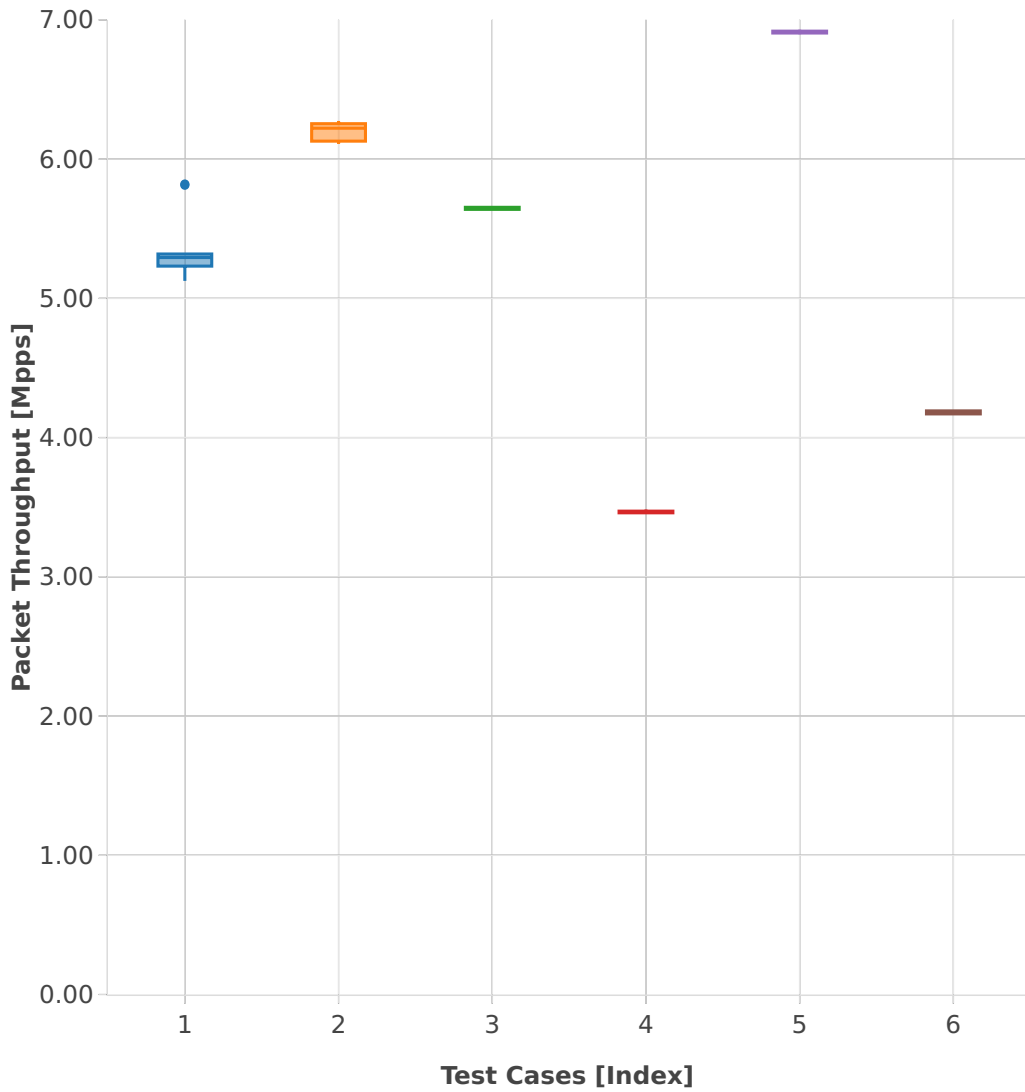

Throughput: vhost-l2sw-3n-skx-x710-64b-2t1c-base-vm-pdr

- 1. (10 runs) dot1q-l2bdbasemaclrn-eth-2vhostvr1024-1vm
- 2. (10 runs) dot1q-l2xcbase-eth-2vhostvr1024-1vm
- 3. (10 runs) eth-l2bdbasemaclrn-eth-2vhostvr1024-1vm
- 4. (10 runs) eth-l2bdbasemaclrn-eth-4vhostvr1024-2vm
- 5. (10 runs) eth-l2xcbase-eth-2vhostvr1024-1vm
- 6. (10 runs) eth-l2xcbase-eth-4vhostvr1024-2vm