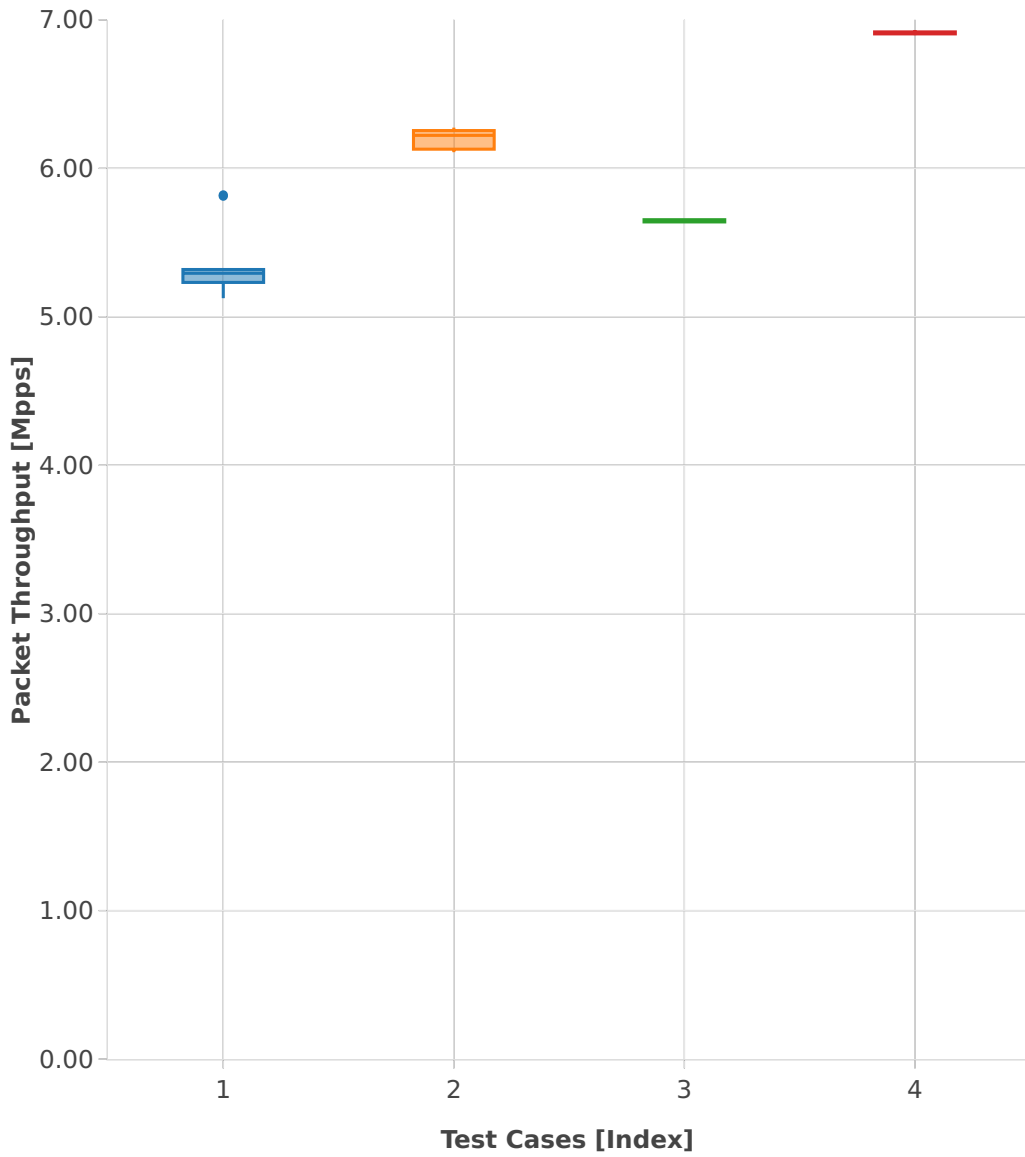

### Throughput: vhost-l2sw-3n-skx-x710-64b-2t1c-base-pdr

- 1. (10 runs) dot1q-l2bdbasemaclrn-eth-2vhostvr1024-1vm
- 2. (10 runs) dot1q-l2xcbase-eth-2vhostvr1024-1vm
- 3. (10 runs) eth-l2bdbasemaclrn-eth-2vhostvr1024-1vm
- 4. (10 runs) eth-l2xcbase-eth-2vhostvr1024-1vm