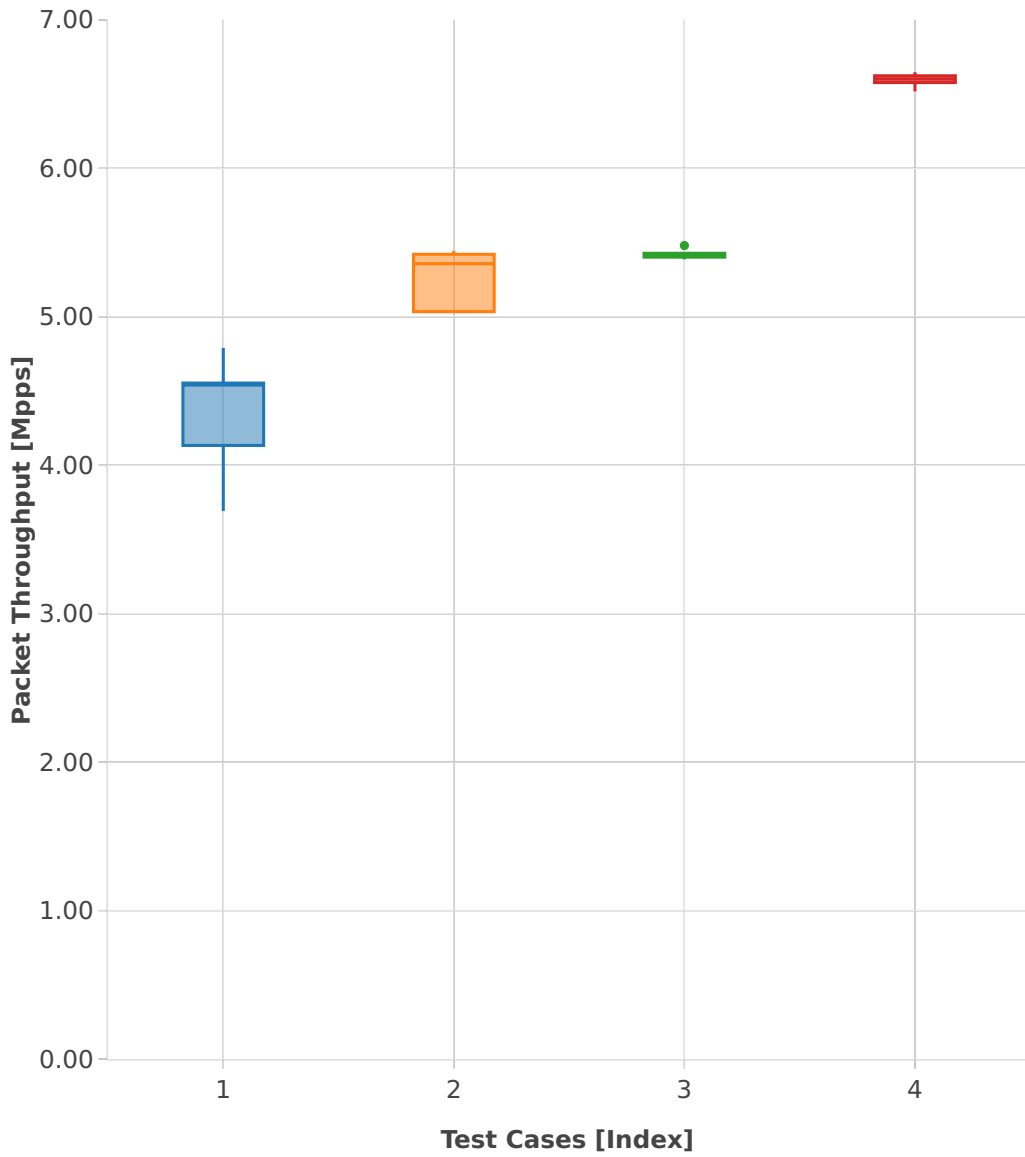

Throughput: vhost-l2sw-3n-skx-x710-64b-2t1c-base-ndr

- 1. (10 runs) dot1q-l2bdbasemaclrn-eth-2vhostvr1024-1vm
- 2. (10 runs) dot1q-l2xcbase-eth-2vhostvr1024-1vm
- 3. (10 runs) eth-l2bdbasemaclrn-eth-2vhostvr1024-1vm
- 4. (10 runs) eth-l2xcbase-eth-2vhostvr1024-1vm