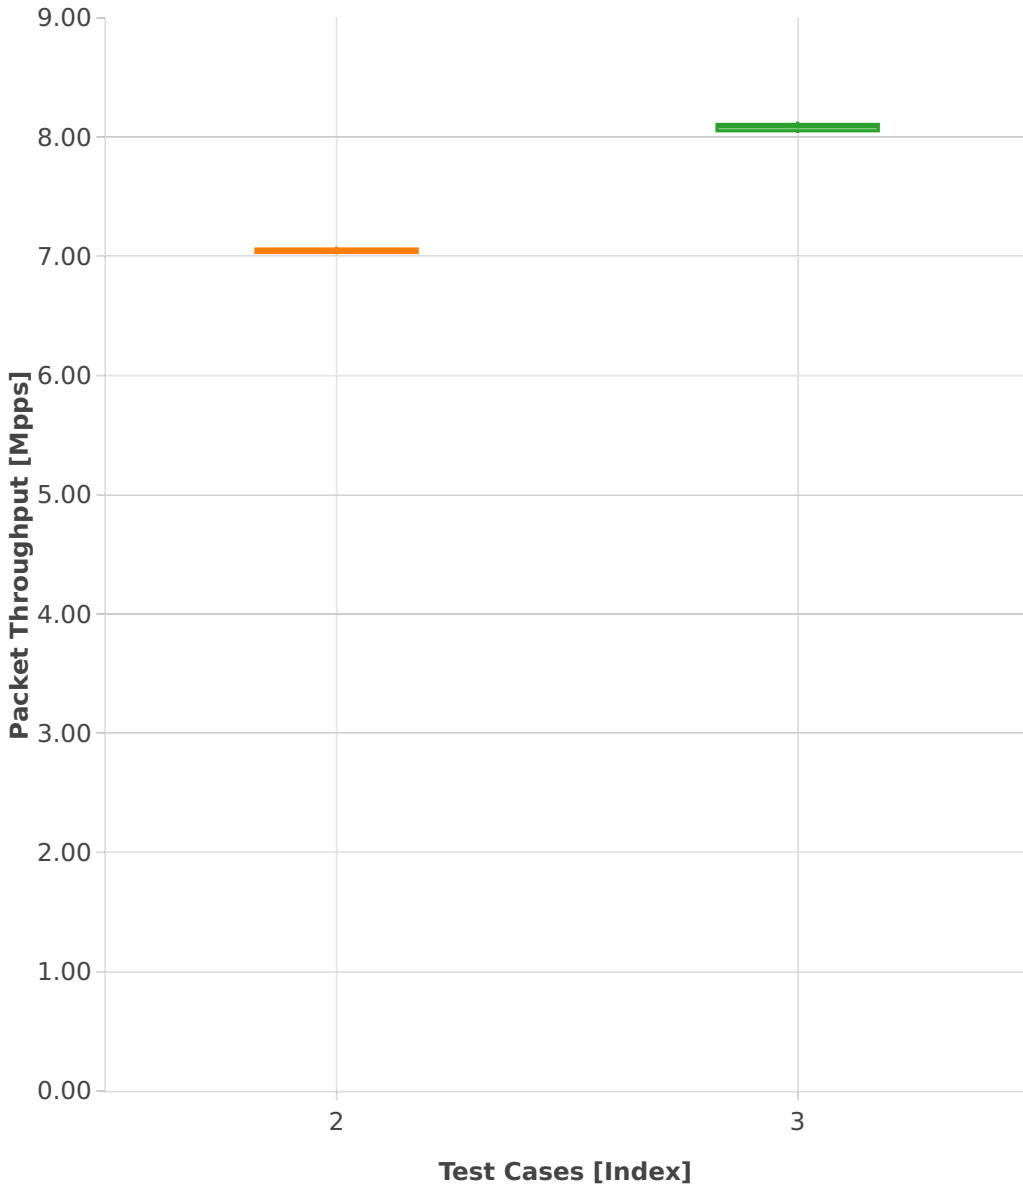

Throughput: vhost-l2sw-3n-hsw-x710-64b-2t2c-base_and_scale-pdr

- 1. (10 runs) 1lbvplacp-dot1q-l2bdbasemaclrn-eth-2vhostvr1024-1vm
- 2. (00 run) dot1q-l2bdbasemaclrn-eth-2vhostvr1024-1vm
- 3. (10 runs) eth-l2bdbasemaclrn-eth-2vhostvr1024-1vm