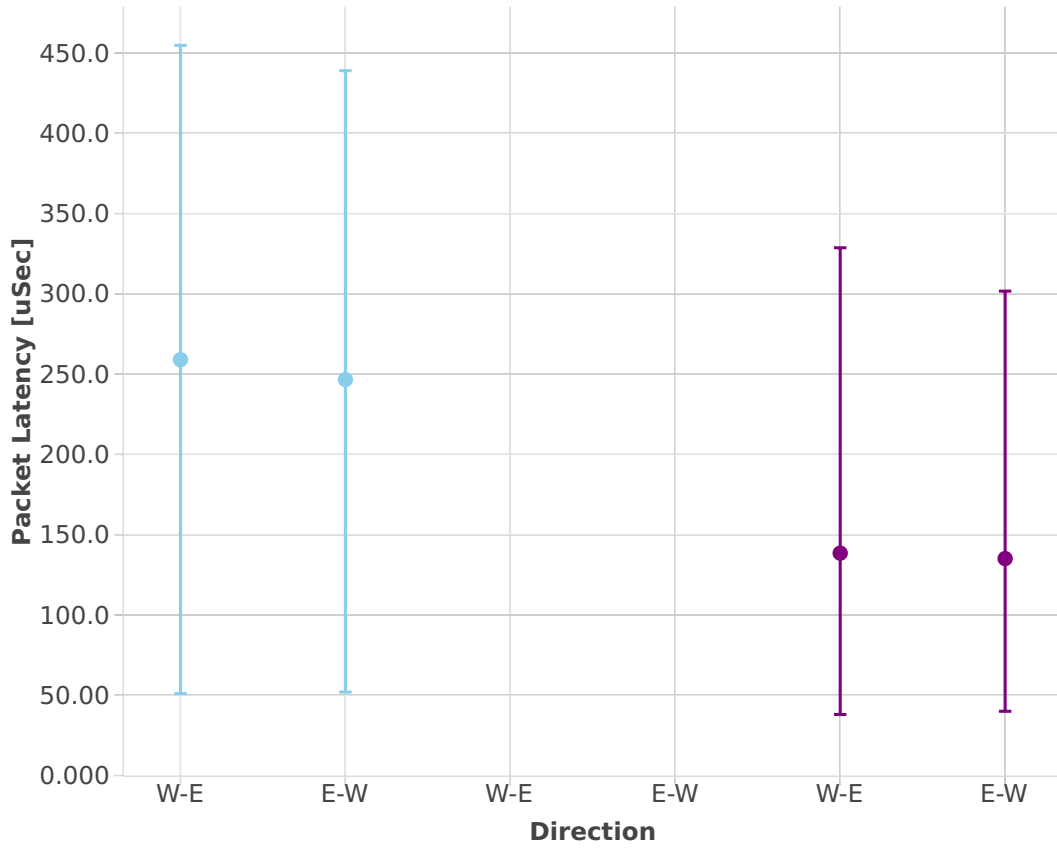

Latency: vhost-l2sw-3n-hsw-x710-64b-2t2c-base_and_scale-ndr

- eth-l2bdbasemaclrn-eth-2vhostvr1024-1vm
- 1lbvplacp-dot1q-l2bdbasemaclrn-eth-2vhostvr1024-1vm
- dot1q-l2bdbasemaclrn-eth-2vhostvr1024-1vm