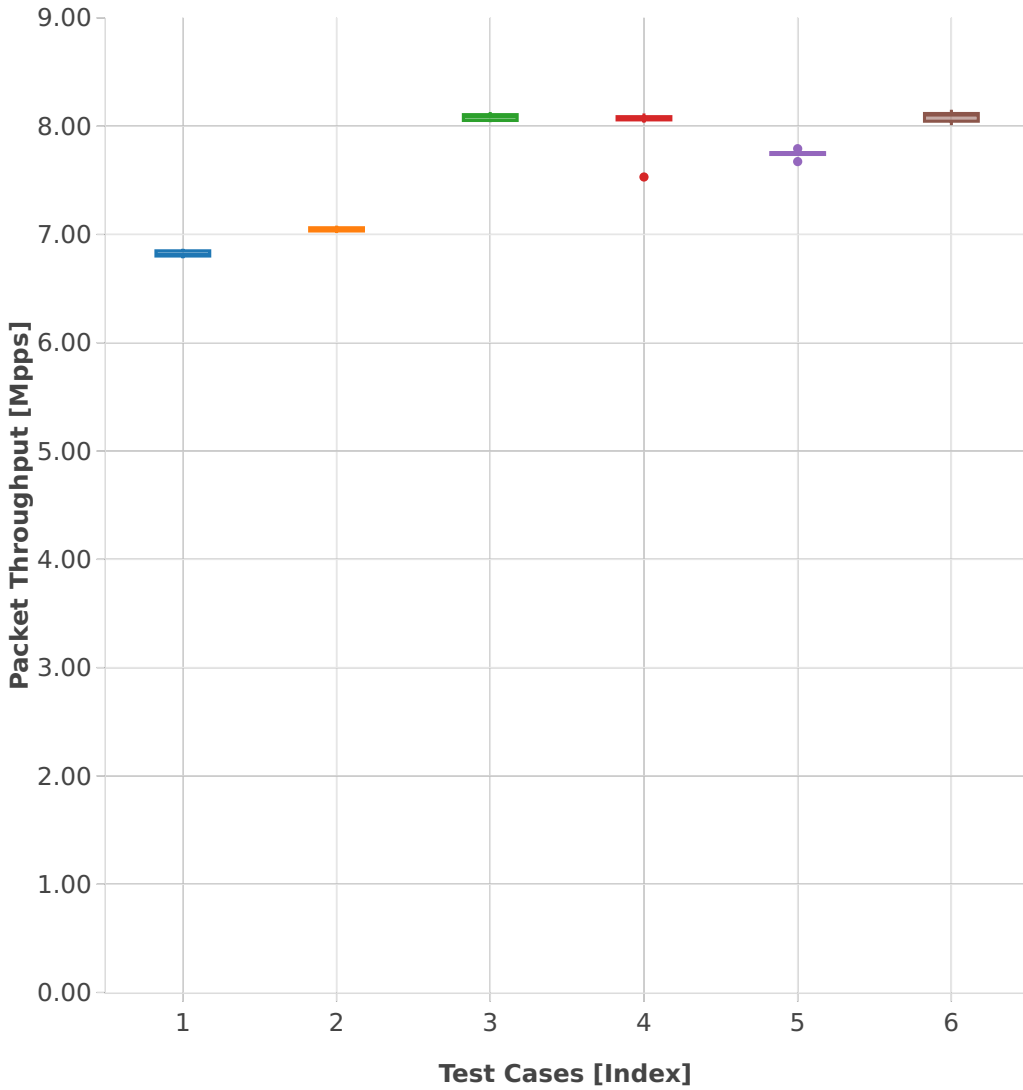

Throughput: vhost-l2sw-3n-hsw-x710-64b-2t2c-base_and_features-pdr

- 1. (10 runs) 1lbvpplacp-dot1q-l2bdbasemaclrn-eth-2vhostvr1024-1vm
- 2. (10 runs) dot1q-l2bdbasemaclrn-eth-2vhostvr1024-1vm
- 3. (10 runs) eth-l2bdbasemaclrn-eth-2vhostvr1024-1vm
- 4. (10 runs) dot1q-l2xcbase-eth-2vhostvr1024-1vm
- 5. (10 runs) 1lbvpplacp-dot1q-l2xcbase-eth-2vhostvr1024-1vm
- 6. (10 runs) eth-l2xcbase-eth-2vhostvr1024-1vm