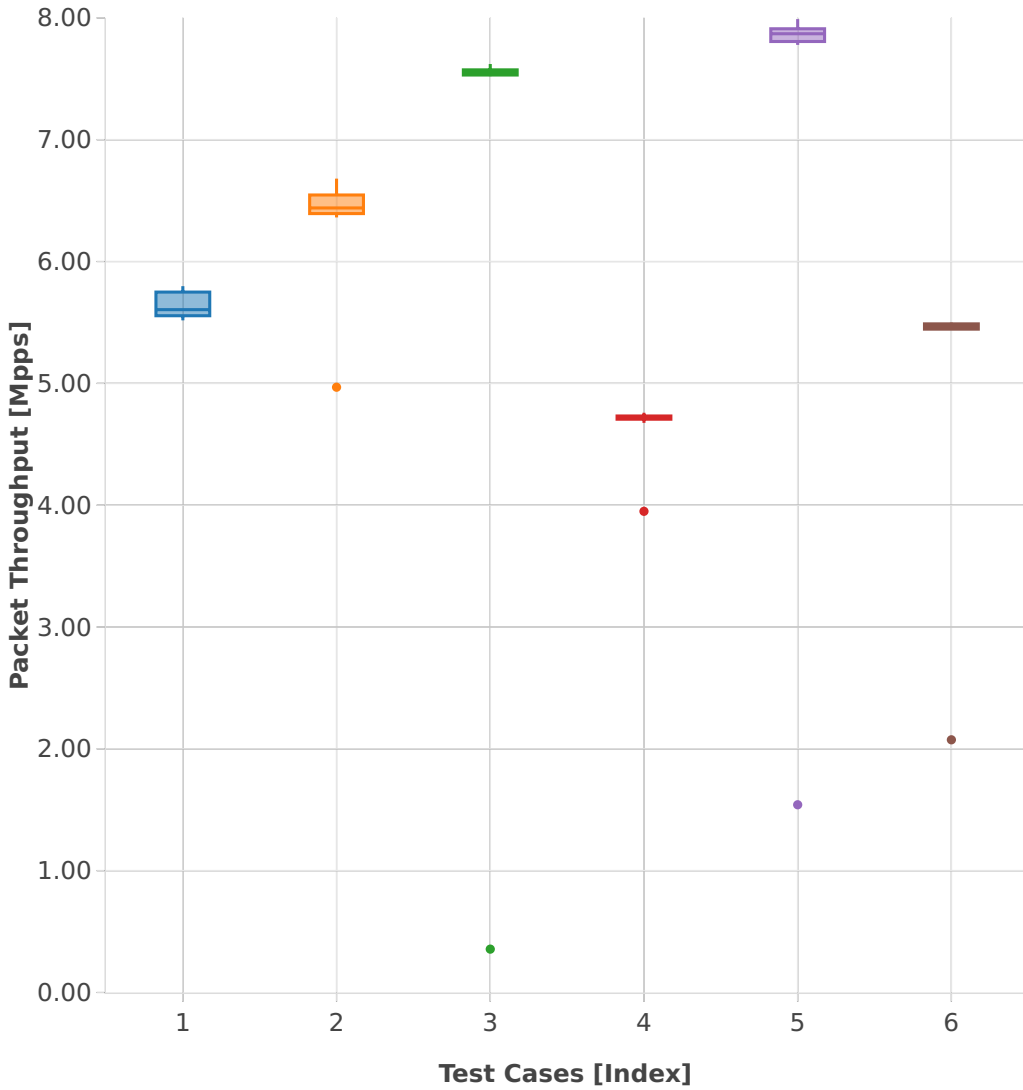

# Throughput: vhost-l2sw-3n-hsw-x710-64b-2t2c-base-vm-ndr

- 1. (10 runs) dot1q-l2bdbasemaclrn-eth-2vhostvr1024-1vm
- 2. (10 runs) dot1q-l2xcbase-eth-2vhostvr1024-1vm
- 3. (10 runs) eth-l2bdbasemaclrn-eth-2vhostvr1024-1vm
- 4. (10 runs) eth-l2bdbasemaclrn-eth-4vhostvr1024-2vm
- 5. (10 runs) eth-l2xcbase-eth-2vhostvr1024-1vm
- 6. (10 runs) eth-l2xcbase-eth-4vhostvr1024-2vm