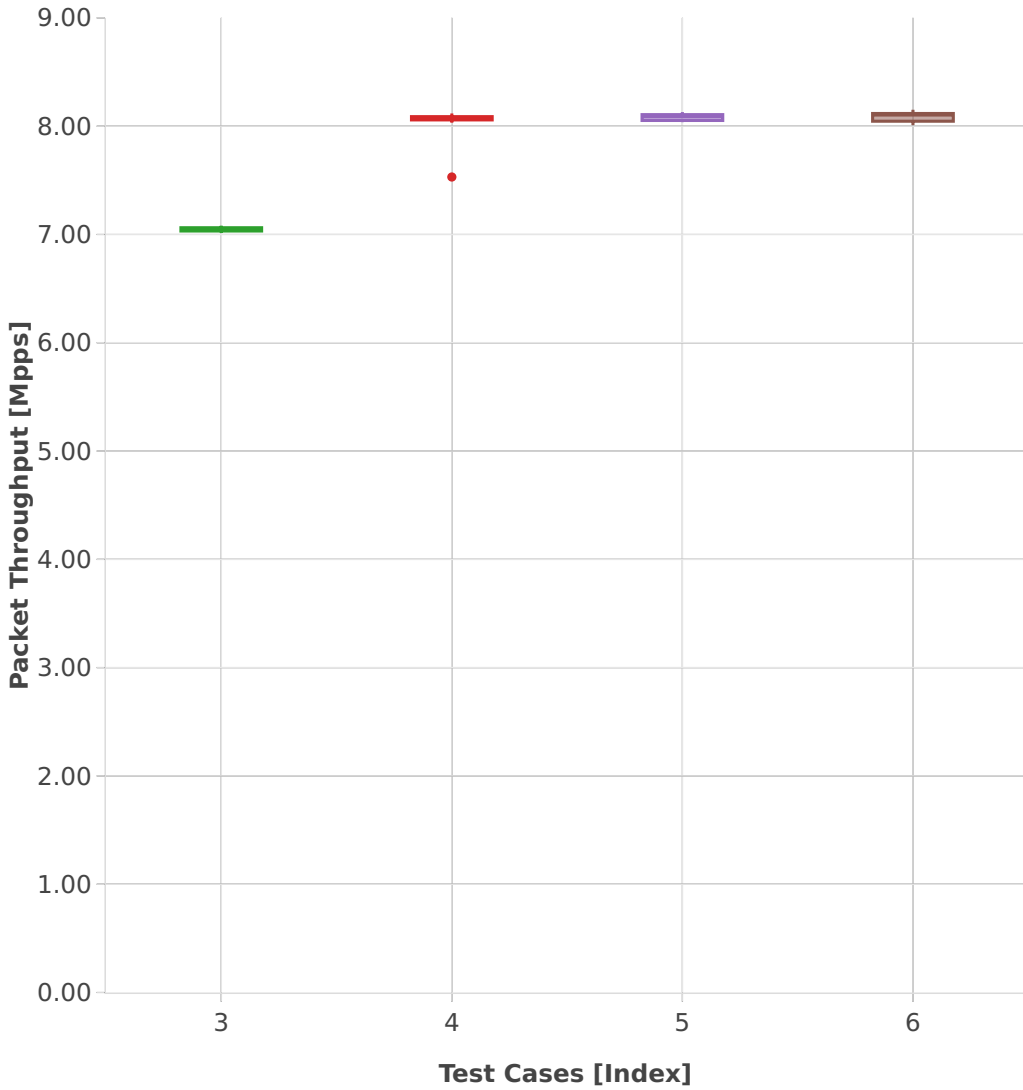

Throughput: vhost-l2sw-3n-hsw-x710-64b-2t2c-base-pdr

- 1. (10 runs) 1lbvpplacp-dot1q-l2bdbasemaclrn-eth-2vhostvr1024-1vm
- 2. (00 run) 1lbvpplacp-dot1q-l2xcbase-eth-2vhostvr1024-1vm
- 3. (00 run) dot1q-l2bdbasemaclrn-eth-2vhostvr1024-1vm
- 4. (10 runs) dot1q-l2xcbase-eth-2vhostvr1024-1vm
- 5. (10 runs) eth-l2bdbasemaclrn-eth-2vhostvr1024-1vm
- 6. (10 runs) eth-l2xcbase-eth-2vhostvr1024-1vm