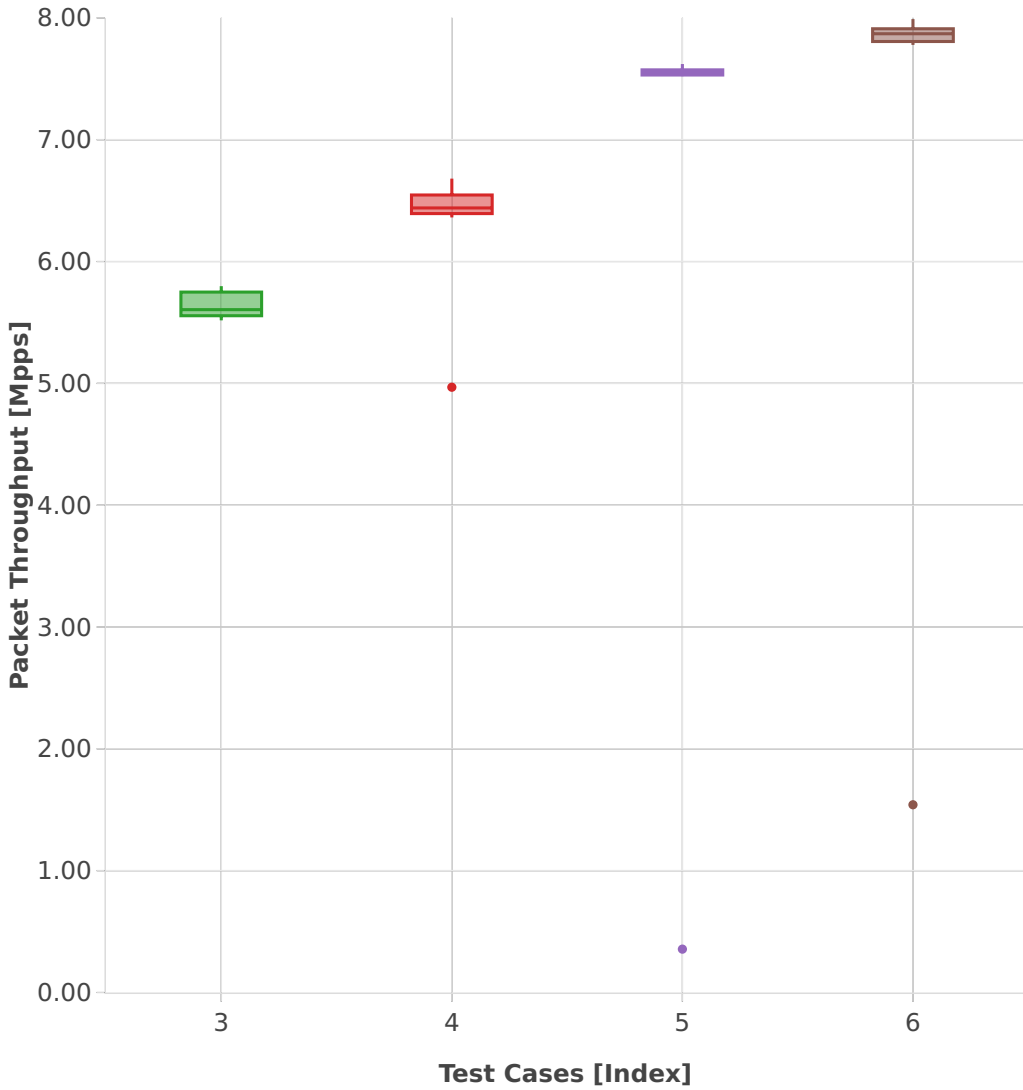

Throughput: vhost-l2sw-3n-hsw-x710-64b-2t2c-base-ndr

- 1. (10 runs) 1lbvpplacp-dot1q-l2bdbasemaclrn-eth-2vhostvr1024-1vm
- 2. (00 run) 1lbvpplacp-dot1q-l2xcbase-eth-2vhostvr1024-1vm
- 3. (00 run) dot1q-l2bdbasemaclrn-eth-2vhostvr1024-1vm
- 4. (10 runs) dot1q-l2xcbase-eth-2vhostvr1024-1vm
- 5. (10 runs) eth-l2bdbasemaclrn-eth-2vhostvr1024-1vm
- 6. (10 runs) eth-l2xcbase-eth-2vhostvr1024-1vm