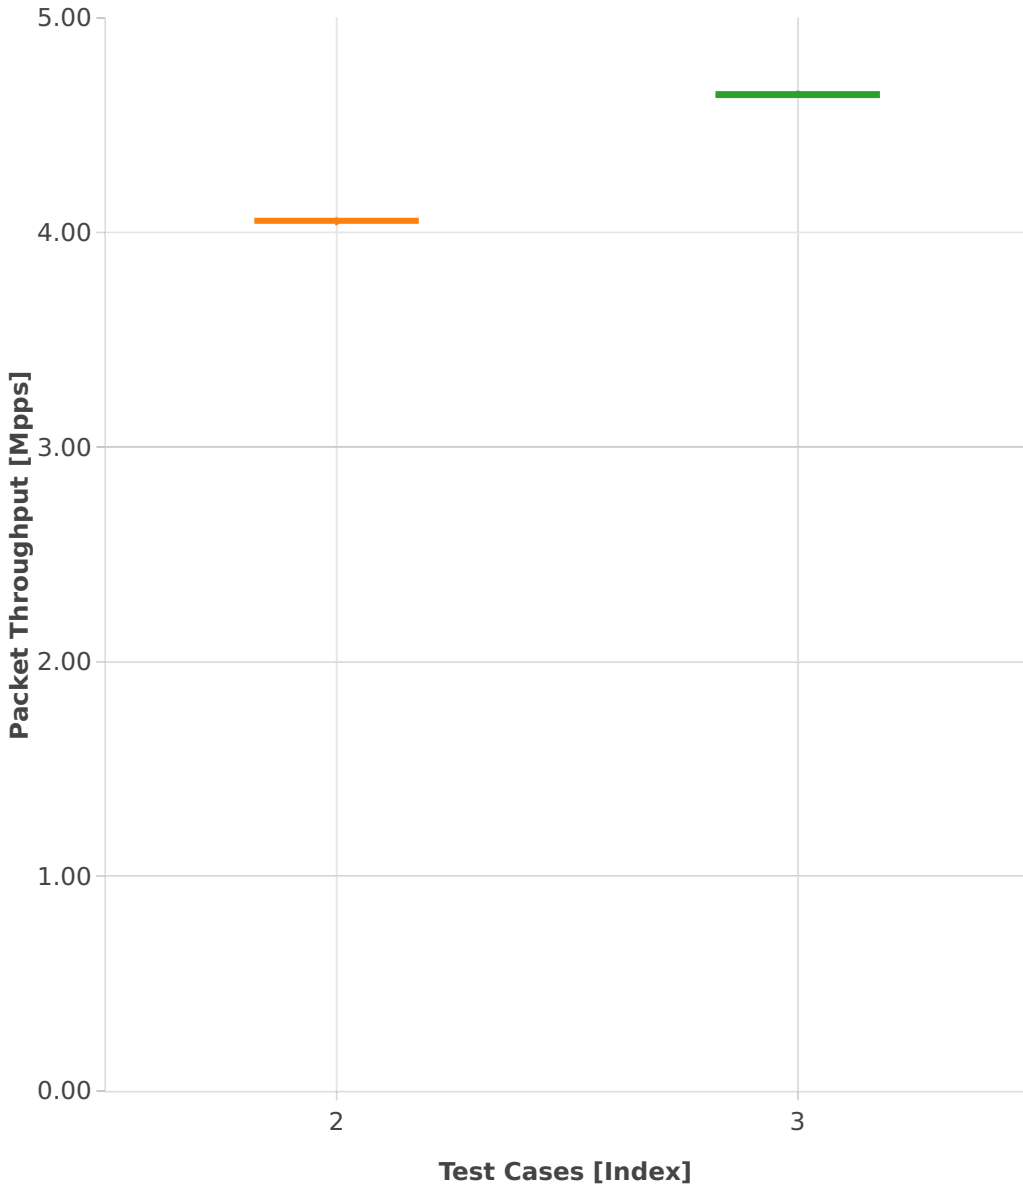

**Throughput: vhost-l2sw-3n-hsw-x710-64b-1t1c-base\_and\_scale-pdr**

- 1. (10 runs) 1lbvpplacp-dot1q-l2bdbasemaclrn-eth-2vhostvr1024-1vm
- 2. (00 run) dot1q-l2bdbasemaclrn-eth-2vhostvr1024-1vm
- 3. (10 runs) eth-l2bdbasemaclrn-eth-2vhostvr1024-1vm