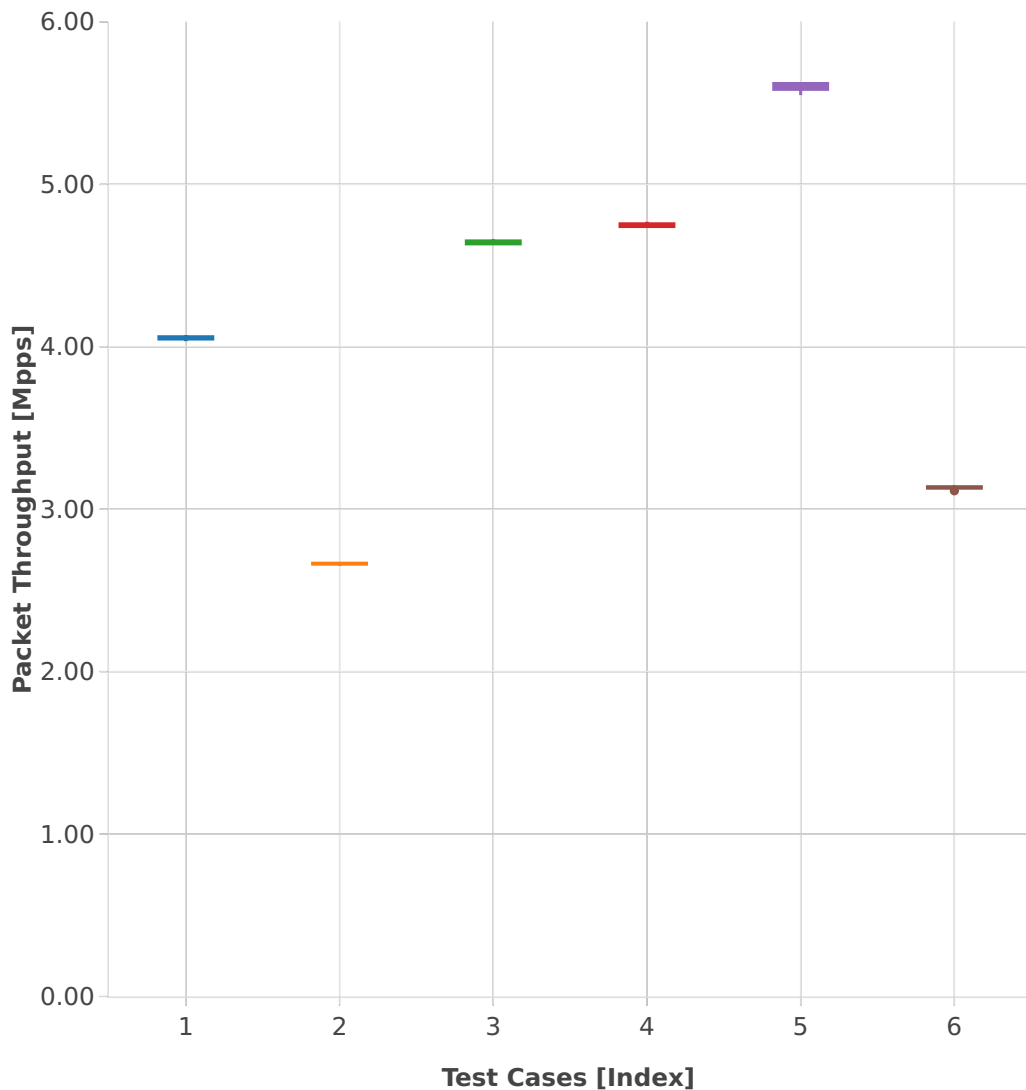

Throughput: vhost-l2sw-3n-hsw-x710-64b-1t1c-base_and_features-vm-pdr

- 1. (10 runs) dot1q-l2bdbasemaclrn-eth-2vhostvr1024-1vm
- 2. (10 runs) eth-l2bdbasemaclrn-eth-4vhostvr1024-2vm
- 3. (10 runs) eth-l2bdbasemaclrn-eth-2vhostvr1024-1vm
- 4. (10 runs) dot1q-l2xcbase-eth-2vhostvr1024-1vm
- 5. (10 runs) eth-l2xcbase-eth-2vhostvr1024-1vm
- 6. (10 runs) eth-l2xcbase-eth-4vhostvr1024-2vm